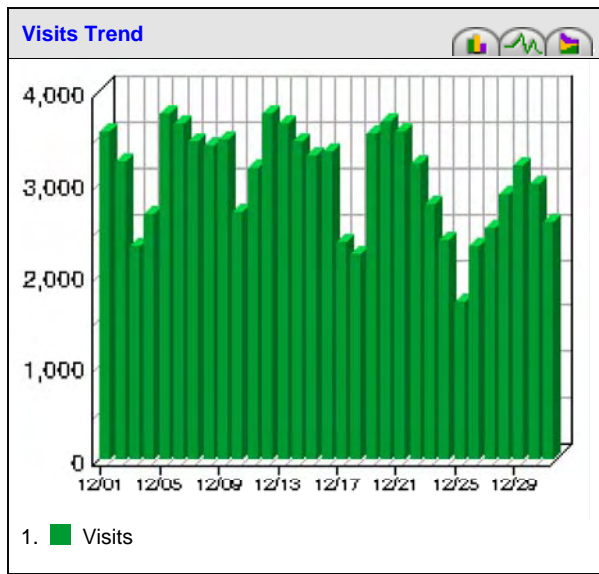

Language: English

Template: Complete View

www.Doncaster.gov.uk main

Monthly Report December 2005

12/01/2005 00:00:00 - 12/31/2005 23:59:59

Overview Dashboard

This displays key graphs and tables that provide an overview of the entire report. Click on the title of a graph or table to navigate to the corresponding page.

Visit Summary	
Visits	94,825
Average per Day	3,058
Average Visit Length	00:21:48
Median Visit Length	00:02:04
International Visits	39.28%
Visits of Unknown Origin	51.62%
Visits from Your Country: United Kingdom (UK)	9.10%

Page View Summary	
Page Views	742,837
Average per Day	23,962

Hit Summary	
Successful Hits for Entire Site	989,164
Average Hits per Day	31,908

Visitor Summary	
Unique Visitors	32,280
Visitors Who Visited Once	26,094
Visitors Who Visited More Than Once	6,186