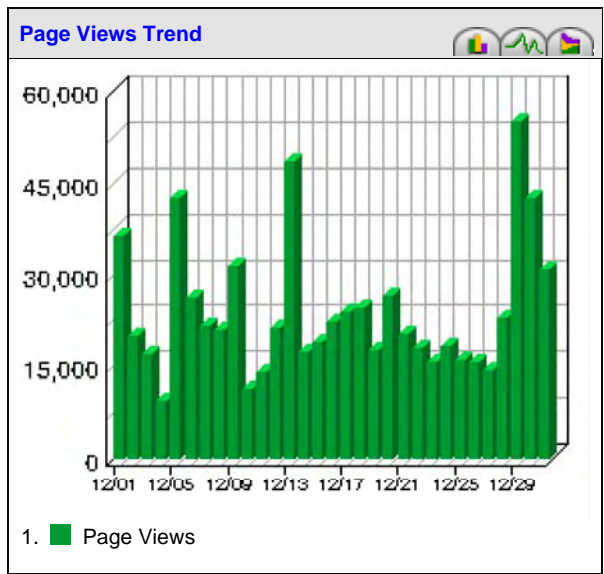

Language: English

Template: Complete View

www.Doncaster.gov.uk main

Monthly Report December 2005

12/01/2005 00:00:00 - 12/31/2005 23:59:59

Overview Dashboard

This displays key graphs and tables that provide an overview of the entire report. Click on the title of a graph or table to navigate to the corresponding page.

Visit Summary	
Visits	94,825
Average per Day	3,058
Average Visit Length	00:21:48
Median Visit Length	00:02:04
International Visits	39.28%
Visits of Unknown Origin	51.62%
Visits from Your Country: United Kingdom (UK)	9.10%

Page View Summary	
Page Views	742,837
Average per Day	23,962

Hit Summary	
Successful Hits for Entire Site	989,164
Average Hits per Day	31,908

Visitor Summary	
Unique Visitors	32,280
Visitors Who Visited Once	26,094
Visitors Who Visited More Than Once	6,186