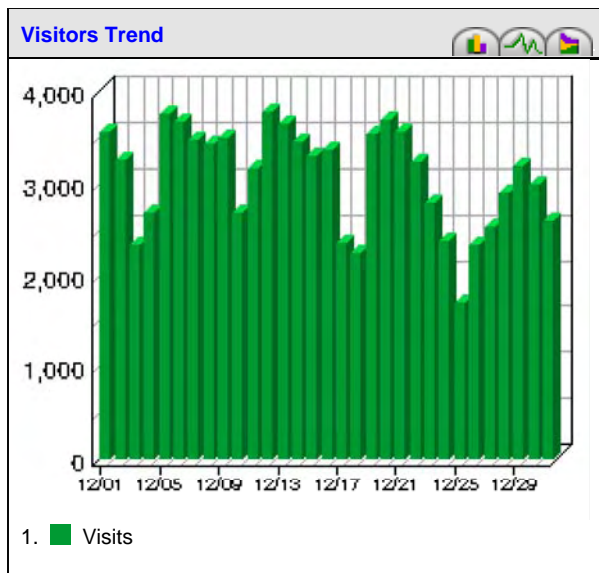

Visit Summary	
Visits	94,825
Average per Day	3,058
Average Visit Length	00:21:48
Median Visit Length	00:02:04
International Visits	39.28%
Visits of Unknown Origin	51.62%
Visits from Your Country: United Kingdom (UK)	9.10%

Page View Summary	
Page Views	742,837
Average per Day	23,962

Hit Summary	
Successful Hits for Entire Site	989,164
Average Hits per Day	31,908

Visitor Summary	
Unique Visitors	32,280
Visitors Who Visited Once	26,094
Visitors Who Visited More Than Once	6,186