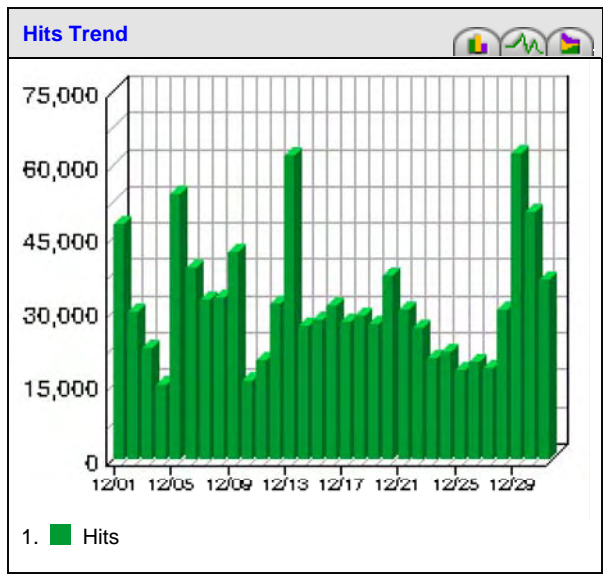

Language: English

Template: Complete View

www.Doncaster.gov.uk main

Monthly Report December 2005

12/01/2005 00:00:00 - 12/31/2005 23:59:59

Overview Dashboard

This displays key graphs and tables that provide an overview of the entire report. Click on the title of a graph or table to navigate to the corresponding page.

Visit Summary	
Visits	94,825
Average per Day	3,058
Average Visit Length	00:21:48
Median Visit Length	00:02:04
International Visits	39.28%
Visits of Unknown Origin	51.62%
Visits from Your Country: United Kingdom (UK)	9.10%

Page View Summary	
Page Views	742,837
Average per Day	23,962

Hit Summary	
Successful Hits for Entire Site	989,164
Average Hits per Day	31,908

Visitor Summary	
Unique Visitors	32,280
Visitors Who Visited Once	26,094
Visitors Who Visited More Than Once	6,186