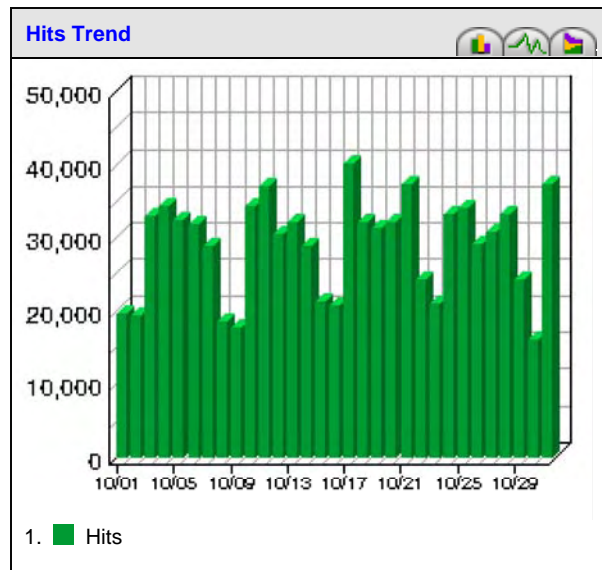

Language: English

Template: Complete View

www.Doncaster.gov.uk main

Monthly Report October 2005

10/01/2005 00:00:00 - 10/31/2005 23:59:59

**Overview Dashboard**

This displays key graphs and tables that provide an overview of the entire report. Click on the title of a graph or table to navigate to the corresponding page.

| Visit Summary                                 |          |
|---|----------|
| Visits  | 108,936  |
| Average per Day                               | 3,514    |
| Average Visit Length                          | 00:15:30 |
| Median Visit Length                           | 00:01:57 |
| International Visits                          | 38.51%   |
| Visits of Unknown Origin                      | 55.22%   |
| Visits from Your Country: United Kingdom (UK) | 6.27%    |

| Page View Summary |         |
|-------------------|---------|
| Page Views        | 606,478 |
| Average per Day   | 19,563  |

| Hit Summary                     |         |
|---------------------------------|---------|
| Successful Hits for Entire Site | 898,978 |
| Average Hits per Day            | 28,999  |

| Visitor Summary                     |        |
|-------------------------------------|--------|
| Unique Visitors                     | 37,742 |
| Visitors Who Visited Once           | 30,415 |
| Visitors Who Visited More Than Once | 7,327  |