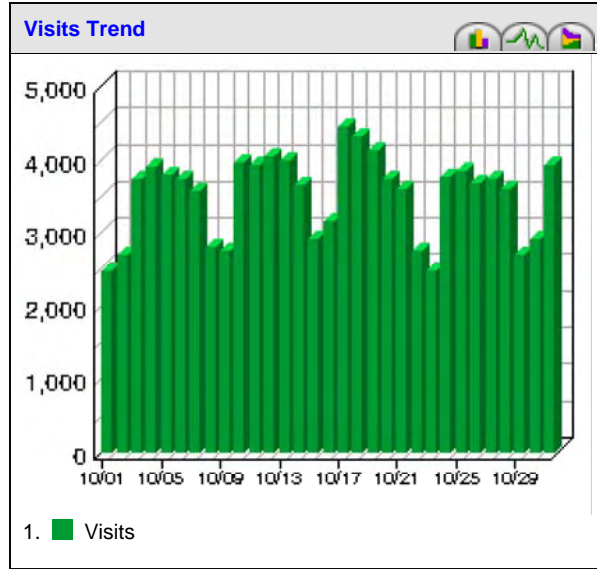

Language: English

Template: Complete View

www.Doncaster.gov.uk main

Monthly Report October 2005

10/01/2005 00:00:00 - 10/31/2005 23:59:59

**Overview Dashboard**

This displays key graphs and tables that provide an overview of the entire report. Click on the title of a graph or table to navigate to the corresponding page.

| Visit Summary                                 |          |
|---|----------|
| Visits  | 108,936  |
| Average per Day                               | 3,514    |
| Average Visit Length                          | 00:15:30 |
| Median Visit Length                           | 00:01:57 |
| International Visits                          | 38.51%   |
| Visits of Unknown Origin                      | 55.22%   |
| Visits from Your Country: United Kingdom (UK) | 6.27%    |

| Page View Summary |         |
|-------------------|---------|
| Page Views        | 606,478 |
| Average per Day   | 19,563  |

| Hit Summary                     |         |
|---------------------------------|---------|
| Successful Hits for Entire Site | 898,978 |
| Average Hits per Day            | 28,999  |

| Visitor Summary                     |        |
|-------------------------------------|--------|
| Unique Visitors                     | 37,742 |
| Visitors Who Visited Once           | 30,415 |
| Visitors Who Visited More Than Once | 7,327  |