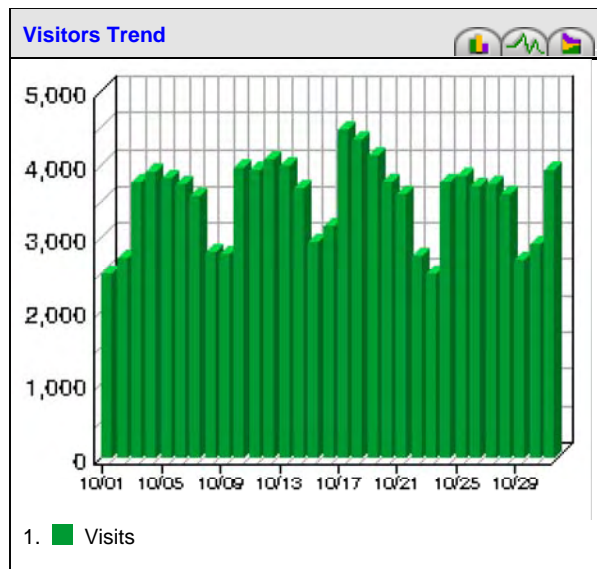

| Visit Summary                                 |          |
|---|----------|
| Visits  | 108,936  |
| Average per Day                               | 3,514    |
| Average Visit Length                          | 00:15:30 |
| Median Visit Length                           | 00:01:57 |
| International Visits                          | 38.51%   |
| Visits of Unknown Origin                      | 55.22%   |
| Visits from Your Country: United Kingdom (UK) | 6.27%    |

| Page View Summary |         |
|-------------------|---------|
| Page Views        | 606,478 |
| Average per Day   | 19,563  |

| Hit Summary                     |         |
|---------------------------------|---------|
| Successful Hits for Entire Site | 898,978 |
| Average Hits per Day            | 28,999  |

| Visitor Summary                     |        |
|-------------------------------------|--------|
| Unique Visitors                     | 37,742 |
| Visitors Who Visited Once           | 30,415 |
| Visitors Who Visited More Than Once | 7,327  |