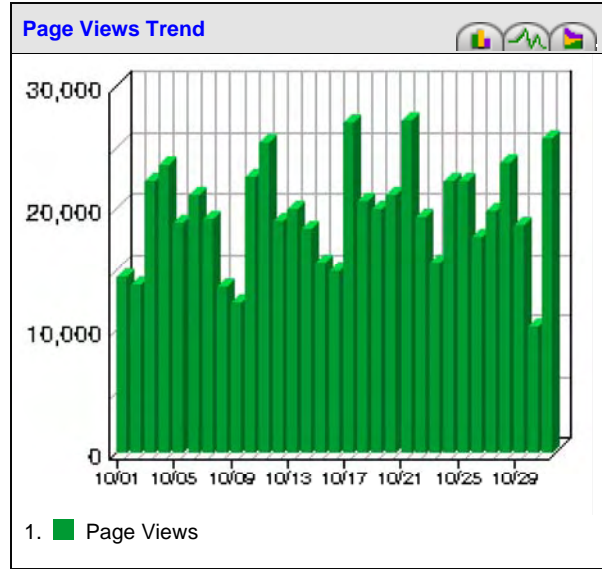

Language: English

Template: Complete View

www.Doncaster.gov.uk main

Monthly Report October 2005

10/01/2005 00:00:00 - 10/31/2005 23:59:59

**Overview Dashboard**

This displays key graphs and tables that provide an overview of the entire report. Click on the title of a graph or table to navigate to the corresponding page.

| Visit Summary                                 |          |
|---|----------|
| Visits  | 108,936  |
| Average per Day                               | 3,514    |
| Average Visit Length                          | 00:15:30 |
| Median Visit Length                           | 00:01:57 |
| International Visits                          | 38.51%   |
| Visits of Unknown Origin                      | 55.22%   |
| Visits from Your Country: United Kingdom (UK) | 6.27%    |

| Page View Summary |         |
|-------------------|---------|
| Page Views        | 606,478 |
| Average per Day   | 19,563  |

| Hit Summary                     |         |
|---------------------------------|---------|
| Successful Hits for Entire Site | 898,978 |
| Average Hits per Day            | 28,999  |

| Visitor Summary                     |        |
|-------------------------------------|--------|
| Unique Visitors                     | 37,742 |
| Visitors Who Visited Once           | 30,415 |
| Visitors Who Visited More Than Once | 7,327  |