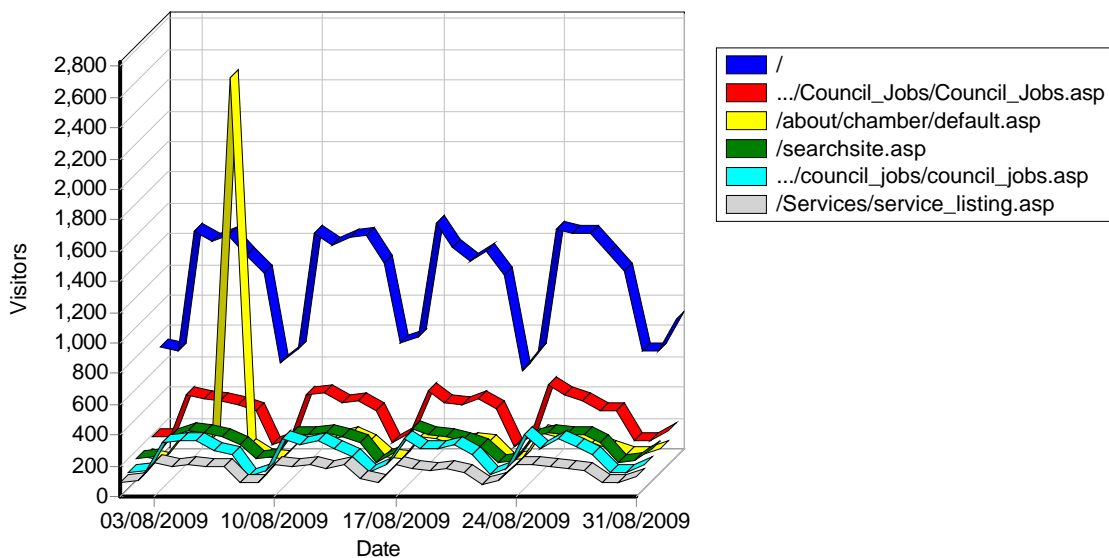

Report for dmbc_aug

Time range: 01/08/2009 00:00:06 - 31/08/2009 23:59:58

Generated on Fri Oct 23, 2009 - 08:40:14

General Statistics

Summary

Summary

Hits	
Total Hits	4,321,693
Visitor Hits	3,614,558
Spider Hits	707,135
Average Hits per Day	139,409
Average Hits per Visitor	25.04
Cached Requests	893,361
Failed Requests	186,728
Page Views	
Total Page Views	766,811
Average Page Views per Day	24,735
Average Page Views per Visitor	5.31
Visitors	
Total Visitors	144,370
Average Visitors per Day	4,657
Total Unique IPs	79,556
Bandwidth	
Total Bandwidth	0 B
Visitor Bandwidth	0 B
Spider Bandwidth	0 B
Average Bandwidth per Day	0 B
Average Bandwidth per Hit	0 B
Average Bandwidth per Visitor	0 B

Activity Statistics

Daily

Daily Visitors

Daily Hits

Access Statistics

Pages

Daily Page Access

Most Popular Pages