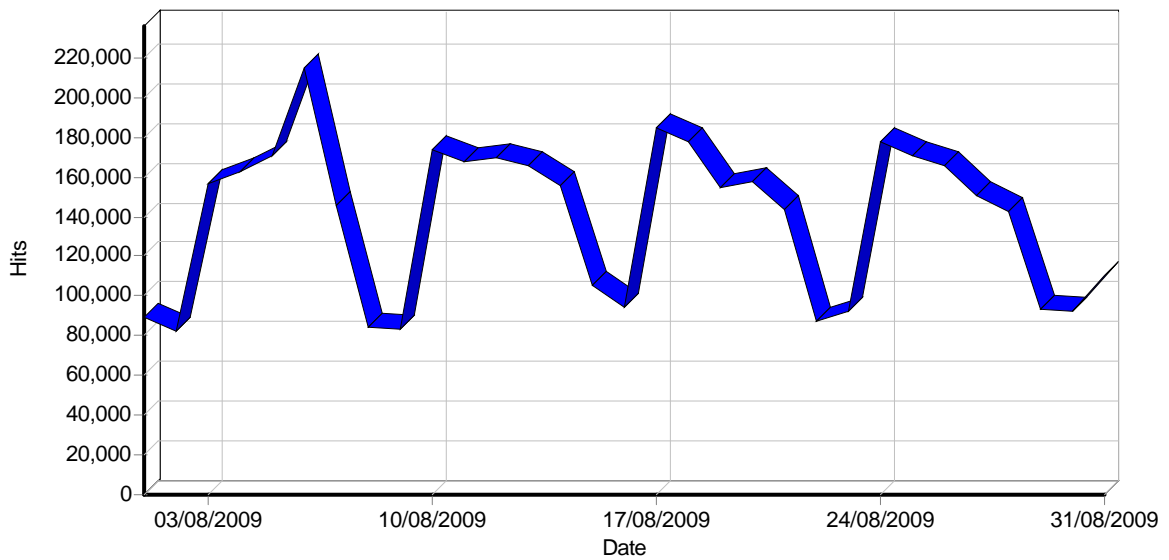

Report for dmbc_aug

Time range: 01/08/2009 00:00:06 - 31/08/2009 23:59:58

Generated on Fri Oct 23, 2009 - 08:40:14

General Statistics

Summary

Summary

Hits	
Total Hits	4,321,693
Visitor Hits	3,614,558
Spider Hits	707,135
Average Hits per Day	139,409
Average Hits per Visitor	25.04
Cached Requests	893,361
Failed Requests	186,728
Page Views	
Total Page Views	766,811
Average Page Views per Day	24,735
Average Page Views per Visitor	5.31
Visitors	
Total Visitors	144,370
Average Visitors per Day	4,657
Total Unique IPs	79,556
Bandwidth	
Total Bandwidth	0 B
Visitor Bandwidth	0 B
Spider Bandwidth	0 B
Average Bandwidth per Day	0 B
Average Bandwidth per Hit	0 B
Average Bandwidth per Visitor	0 B

Activity Statistics

Daily

Daily Visitors

Daily Hits

Access Statistics

Pages

Daily Page Access

Most Popular Pages