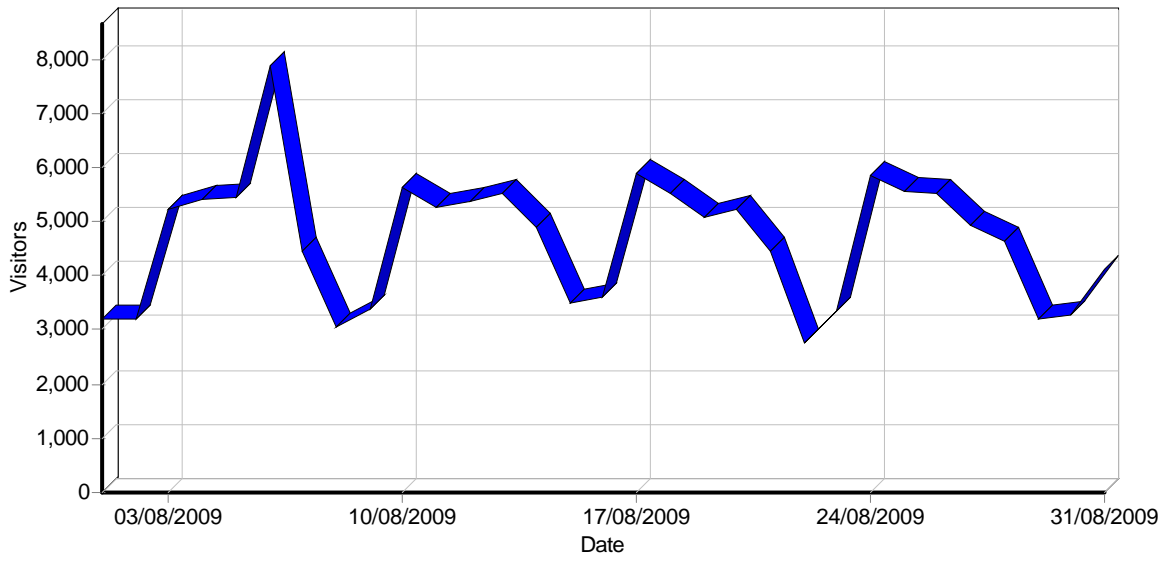

Report for dmbc_aug

Time range: 01/08/2009 00:00:06 - 31/08/2009 23:59:58

Generated on Fri Oct 23, 2009 - 08:40:14

General Statistics

Summary

Summary

Hits	
Total Hits	4,321,693
Visitor Hits	3,614,558
Spider Hits	707,135
Average Hits per Day	139,409
Average Hits per Visitor	25.04
Cached Requests	893,361
Failed Requests	186,728
Page Views	
Total Page Views	766,811
Average Page Views per Day	24,735
Average Page Views per Visitor	5.31
Visitors	
Total Visitors	144,370
Average Visitors per Day	4,657
Total Unique IPs	79,556
Bandwidth	
Total Bandwidth	0 B
Visitor Bandwidth	0 B
Spider Bandwidth	0 B
Average Bandwidth per Day	0 B
Average Bandwidth per Hit	0 B
Average Bandwidth per Visitor	0 B

Activity Statistics

Daily

Daily Visitors

Daily Hits

Access Statistics

Pages

Daily Page Access

Most Popular Pages