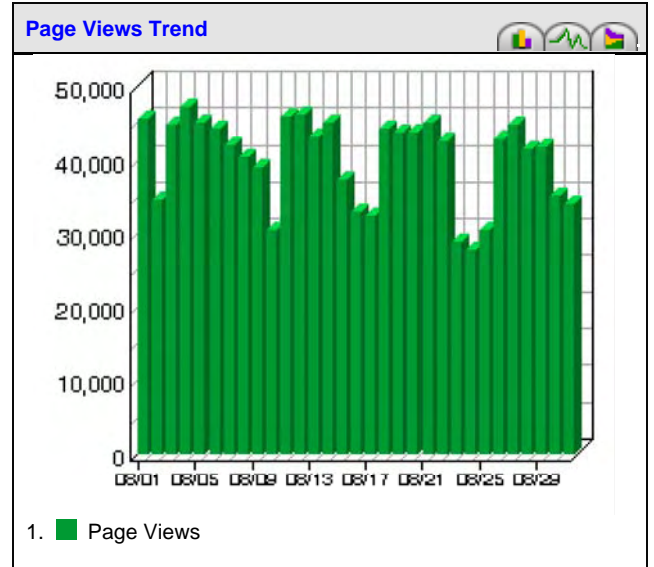

www.Doncaster.gov.uk main

Monthly Report August 2008

08/01/2008 00:00:00 - 08/31/2008 23:59:59

Overview Dashboard

This displays key graphs and tables that provide an overview of the entire report. Click on the title of a graph or table to navigate to the corresponding page.

Visit Summary	
Visits	161,889
Average per Day	5,222
Average Visit Length	00:15:14
Median Visit Length	00:00:51
International Visits	29.82%
Visits of Unknown Origin	61.49%
Visits from Your Country: United Kingdom (UK)	8.70%

Page View Summary	
Page Views	1,244,214
Average per Day	40,135

Visitor Summary	
Unique Visitors	88,471
Visitors Who Visited Once	74,799

Hit Summary	
Successful Hits for Entire Site	1,957,519
Average Hits per Day	63,145
Home Page Hits	N/A

Visitors Who Visited More Than Once	13,672
-------------------------------------	--------

This report was generated by [WebTrends®](#) Tuesday September 2, 2008 - 08:51:20