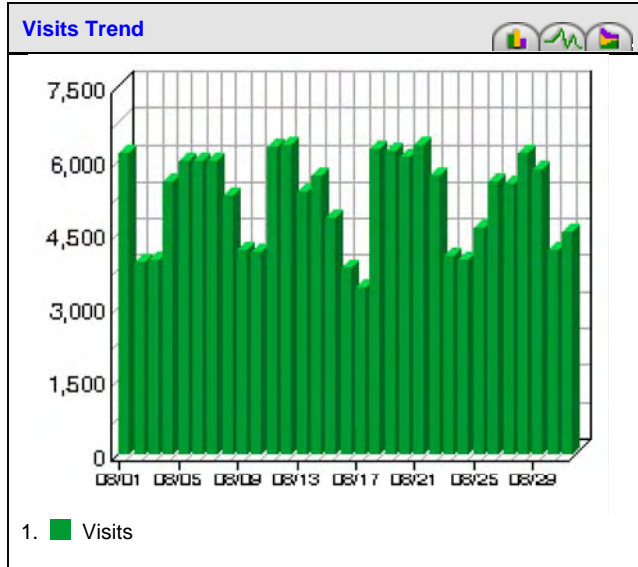

www.Doncaster.gov.uk main

Monthly Report August 2008

08/01/2008 00:00:00 - 08/31/2008 23:59:59

Overview Dashboard

This displays key graphs and tables that provide an overview of the entire report. Click on the title of a graph or table to navigate to the corresponding page.

Visit Summary	
Visits	161,889
Average per Day	5,222
Average Visit Length	00:15:14
Median Visit Length	00:00:51
International Visits	29.82%
Visits of Unknown Origin	61.49%
Visits from Your Country: United Kingdom (UK)	8.70%

Page View Summary	
Page Views	1,244,214
Average per Day	40,135

Visitor Summary	
Unique Visitors	88,471
Visitors Who Visited Once	74,799

Hit Summary	
Successful Hits for Entire Site	1,957,519
Average Hits per Day	63,145
Home Page Hits	N/A

Visitors Who Visited More Than Once	13,672
-------------------------------------	--------

This report was generated by [WebTrends®](#) Tuesday September 2, 2008 - 08:51:20