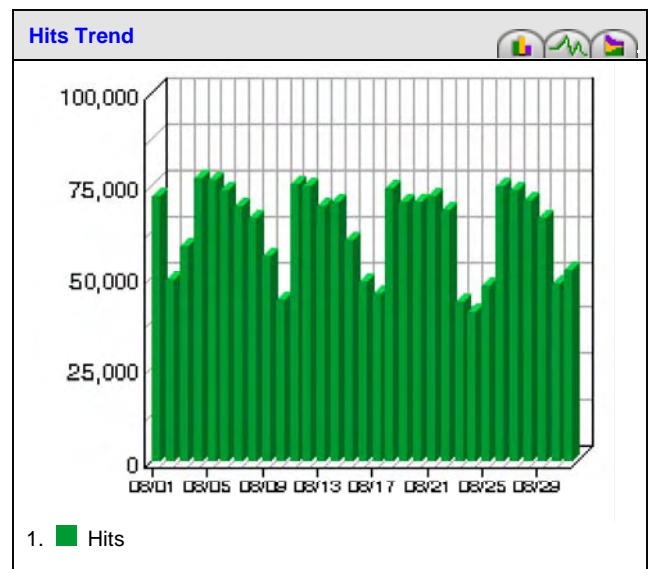

www.Doncaster.gov.uk main

Monthly Report August 2008

08/01/2008 00:00:00 - 08/31/2008 23:59:59

Overview Dashboard

This displays key graphs and tables that provide an overview of the entire report. Click on the title of a graph or table to navigate to the corresponding page.

Visit Summary	
Visits	161,889
Average per Day	5,222
Average Visit Length	00:15:14
Median Visit Length	00:00:51
International Visits	29.82%
Visits of Unknown Origin	61.49%
Visits from Your Country: United Kingdom (UK)	8.70%

Page View Summary	
Page Views	1,244,214
Average per Day	40,135

Visitor Summary	
Unique Visitors	88,471
Visitors Who Visited Once	74,799

Hit Summary	
Successful Hits for Entire Site	1,957,519
Average Hits per Day	63,145
Home Page Hits	N/A

Visitors Who Visited More Than Once	13,672
-------------------------------------	--------

This report was generated by [WebTrends®](#) Tuesday September 2, 2008 - 08:51:20