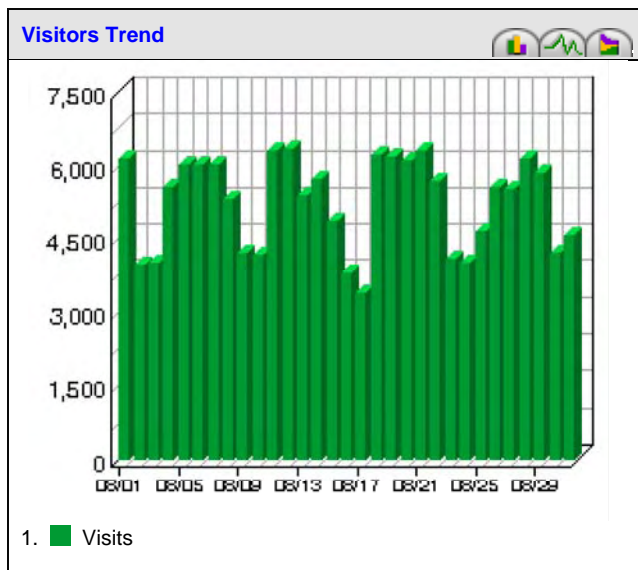

www.Doncaster.gov.uk main

Monthly Report August 2008

08/01/2008 00:00:00 - 08/31/2008 23:59:59

Overview Dashboard

This displays key graphs and tables that provide an overview of the entire report. Click on the title of a graph or table to navigate to the corresponding page.

Visit Summary	
Visits	161,889
Average per Day	5,222
Average Visit Length	00:15:14
Median Visit Length	00:00:51
International Visits	29.82%
Visits of Unknown Origin	61.49%
Visits from Your Country: United Kingdom (UK)	8.70%

Page View Summary	
Page Views	1,244,214
Average per Day	40,135

Visitor Summary	
Unique Visitors	88,471
Visitors Who Visited Once	74,799

Hit Summary	
Successful Hits for Entire Site	1,957,519
Average Hits per Day	63,145
Home Page Hits	N/A

Visitors Who Visited More Than Once	13,672
-------------------------------------	--------

This report was generated by [WebTrends®](#) Tuesday September 2, 2008 - 08:51:20