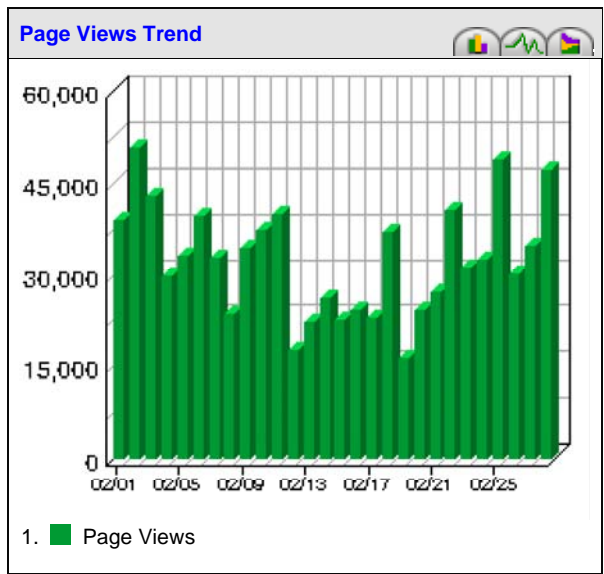

Language: English

Template: Complete View

www.Doncaster.gov.uk main

Monthly Report February 2006

02/01/2006 00:00:00 - 02/28/2006 23:59:59

Overview Dashboard

This displays key graphs and tables that provide an overview of the entire report. Click on the title of a graph or table to navigate to the corresponding page.

Visit Summary	
Visits	132,403
Average per Day	4,728
Average Visit Length	00:15:23
Median Visit Length	00:01:44
International Visits	37.48%
Visits of Unknown Origin	55.20%
Visits from Your Country: United Kingdom (UK)	7.32%

Page View Summary	
Page Views	909,822
Average per Day	32,493

Hit Summary	
Successful Hits for Entire Site	1,189,046
Average Hits per Day	42,465

Visitor Summary	
Unique Visitors	44,808
Visitors Who Visited Once	35,558
Visitors Who Visited More Than Once	9,250