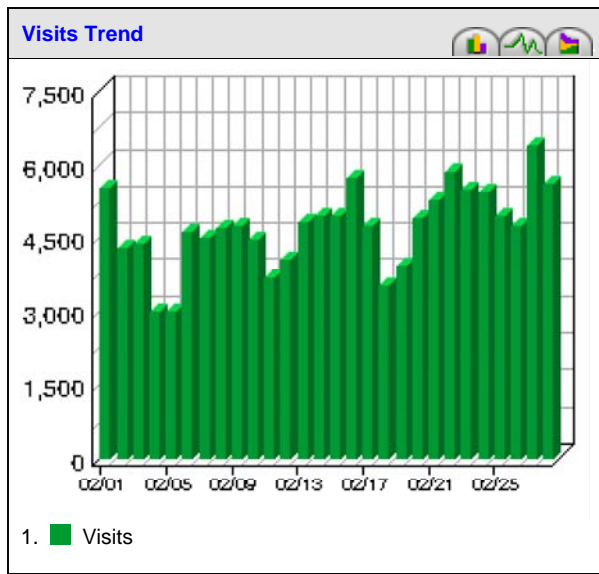

Language: English

Template: Complete View

www.Doncaster.gov.uk main

Monthly Report February 2006

02/01/2006 00:00:00 - 02/28/2006 23:59:59

Overview Dashboard

This displays key graphs and tables that provide an overview of the entire report. Click on the title of a graph or table to navigate to the corresponding page.

Visit Summary	
Visits	132,403
Average per Day	4,728
Average Visit Length	00:15:23
Median Visit Length	00:01:44
International Visits	37.48%
Visits of Unknown Origin	55.20%
Visits from Your Country: United Kingdom (UK)	7.32%

Page View Summary	
Page Views	909,822
Average per Day	32,493

Hit Summary	
Successful Hits for Entire Site	1,189,046
Average Hits per Day	42,465

Visitor Summary	
Unique Visitors	44,808
Visitors Who Visited Once	35,558
Visitors Who Visited More Than Once	9,250