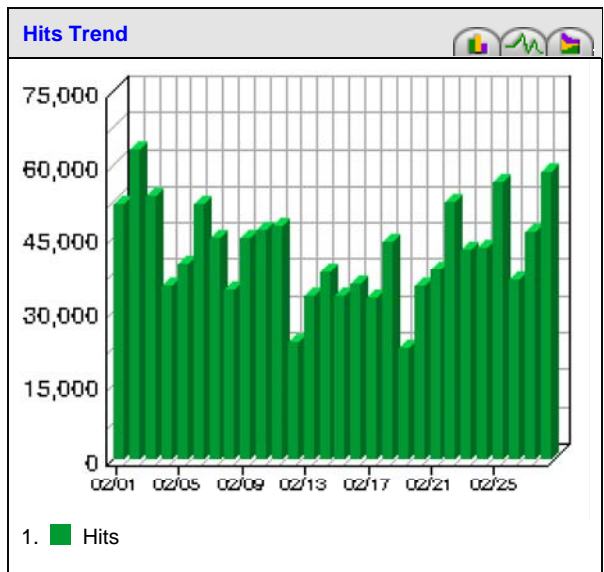

Language: English

Template: Complete View

www.Doncaster.gov.uk main

Monthly Report February 2006

02/01/2006 00:00:00 - 02/28/2006 23:59:59

Overview Dashboard

This displays key graphs and tables that provide an overview of the entire report. Click on the title of a graph or table to navigate to the corresponding page.

Visit Summary	
Visits	132,403
Average per Day	4,728
Average Visit Length	00:15:23
Median Visit Length	00:01:44
International Visits	37.48%
Visits of Unknown Origin	55.20%
Visits from Your Country: United Kingdom (UK)	7.32%

Page View Summary	
Page Views	909,822
Average per Day	32,493

Hit Summary	
Successful Hits for Entire Site	1,189,046
Average Hits per Day	42,465

Visitor Summary	
Unique Visitors	44,808
Visitors Who Visited Once	35,558
Visitors Who Visited More Than Once	9,250