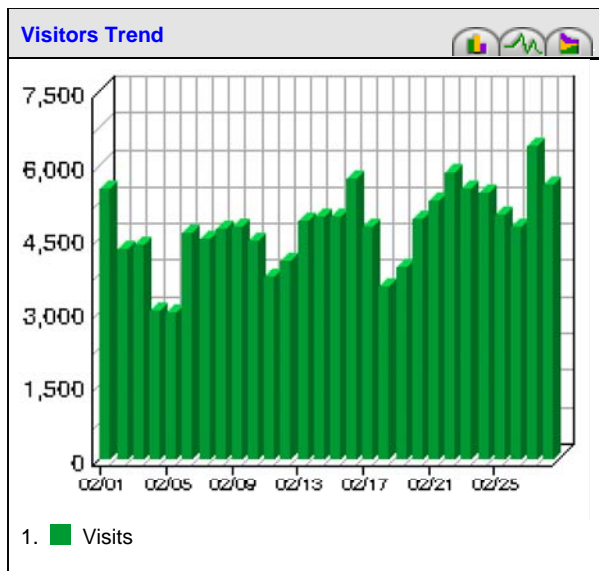

Language: English

Template: Complete View

www.Doncaster.gov.uk main

Monthly Report February 2006

02/01/2006 00:00:00 - 02/28/2006 23:59:59

Overview Dashboard

This displays key graphs and tables that provide an overview of the entire report. Click on the title of a graph or table to navigate to the corresponding page.

Visit Summary	
Visits	132,403
Average per Day	4,728
Average Visit Length	00:15:23
Median Visit Length	00:01:44
International Visits	37.48%
Visits of Unknown Origin	55.20%
Visits from Your Country: United Kingdom (UK)	7.32%

Page View Summary	
Page Views	909,822
Average per Day	32,493

Hit Summary	
Successful Hits for Entire Site	1,189,046
Average Hits per Day	42,465

Visitor Summary	
Unique Visitors	44,808
Visitors Who Visited Once	35,558
Visitors Who Visited More Than Once	9,250