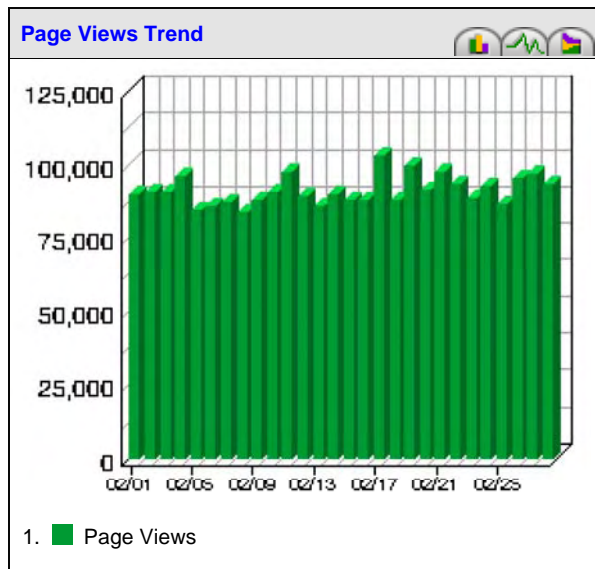

Language: English

Template: Complete View

www.Doncaster.gov.uk main

Monthly Report February 2007

02/01/2007 00:00:00 - 02/28/2007 23:59:59

Overview Dashboard

This displays key graphs and tables that provide an overview of the entire report. Click on the title of a graph or table to navigate to the corresponding page.

Visit Summary

Visits	193,354
Average per Day	6,905
Average Visit Length	00:21:52
Median Visit Length	00:02:31
International Visits	48.59%
Visits of Unknown Origin	45.24%
Visits from Your Country: United Kingdom (UK)	6.17%

Page View Summary

Page Views	2,558,293
Average per Day	91,367

Hit Summary

Successful Hits for Entire Site	3,100,828
Average Hits per Day	110,743

Visitor Summary	
Unique Visitors	57,694
Visitors Who Visited Once	45,931
Visitors Who Visited More Than Once	11,763