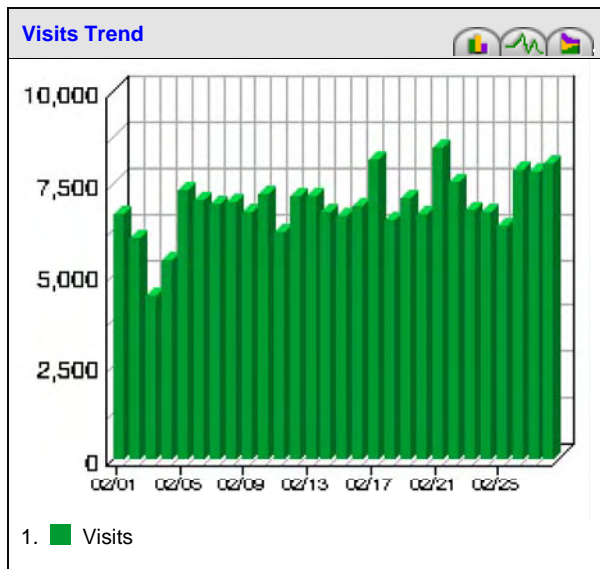

Language: English

Template: Complete View

www.Doncaster.gov.uk main

Monthly Report February 2007

02/01/2007 00:00:00 - 02/28/2007 23:59:59

Overview Dashboard

This displays key graphs and tables that provide an overview of the entire report. Click on the title of a graph or table to navigate to the corresponding page.

Visit Summary

Visits	193,354
Average per Day	6,905
Average Visit Length	00:21:52
Median Visit Length	00:02:31
International Visits	48.59%
Visits of Unknown Origin	45.24%
Visits from Your Country: United Kingdom (UK)	6.17%

Page View Summary

Page Views	2,558,293
Average per Day	91,367

Hit Summary

Successful Hits for Entire Site	3,100,828
Average Hits per Day	110,743

Visitor Summary	
Unique Visitors	57,694
Visitors Who Visited Once	45,931
Visitors Who Visited More Than Once	11,763