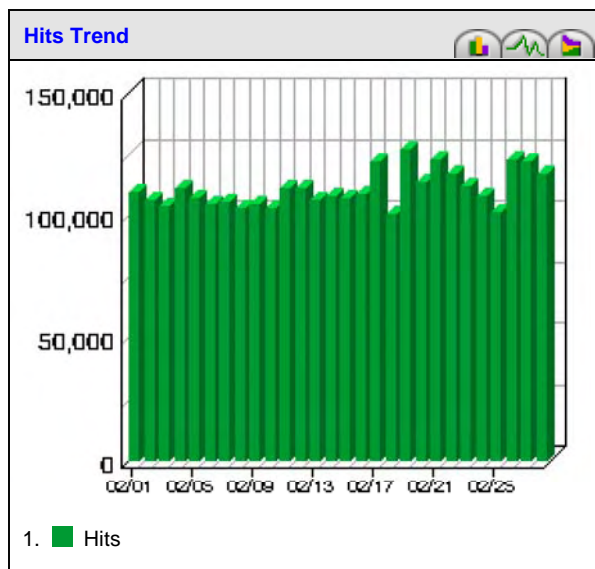

Language: English

Template: Complete View

www.Doncaster.gov.uk main

Monthly Report February 2007

02/01/2007 00:00:00 - 02/28/2007 23:59:59

Overview Dashboard

This displays key graphs and tables that provide an overview of the entire report. Click on the title of a graph or table to navigate to the corresponding page.

Visit Summary

Visits	193,354
Average per Day	6,905
Average Visit Length	00:21:52
Median Visit Length	00:02:31
International Visits	48.59%
Visits of Unknown Origin	45.24%
Visits from Your Country: United Kingdom (UK)	6.17%

Page View Summary

Page Views	2,558,293
Average per Day	91,367

Hit Summary

Successful Hits for Entire Site	3,100,828
Average Hits per Day	110,743

Visitor Summary	
Unique Visitors	57,694
Visitors Who Visited Once	45,931
Visitors Who Visited More Than Once	11,763