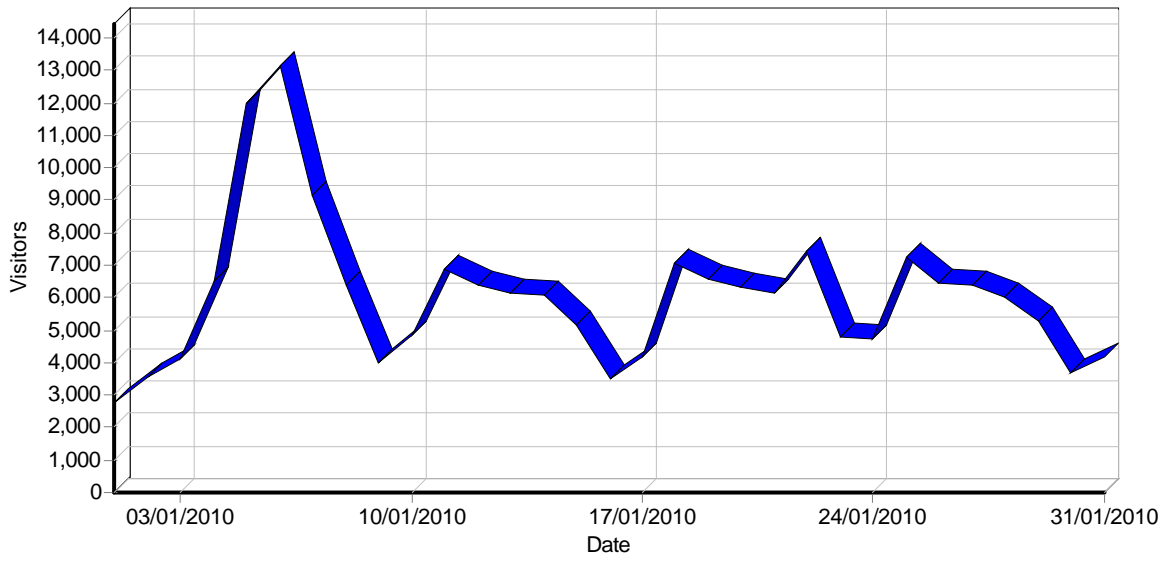

Report for DMBC

Time range: 01/01/2010 00:00:01 - 31/01/2010 23:59:59

Generated on Mon Feb 01, 2010 - 09:35:38

General Statistics

Summary

Summary

Hits	
Total Hits	5,783,513
Visitor Hits	5,187,509
Spider Hits	596,004
Average Hits per Day	186,564
Average Hits per Visitor	27.74
Cached Requests	1,265,800
Failed Requests	307,092
Page Views	
Total Page Views	1,030,328
Average Page Views per Day	33,236
Average Page Views per Visitor	5.51
Visitors	
Total Visitors	187,034
Average Visitors per Day	6,033
Total Unique IPs	100,811
Bandwidth	
Total Bandwidth	0 B
Visitor Bandwidth	0 B
Spider Bandwidth	0 B
Average Bandwidth per Day	0 B
Average Bandwidth per Hit	0 B
Average Bandwidth per Visitor	0 B

Activity Statistics

Daily

Daily Visitors

Daily Hits

Access Statistics

Pages

Daily Page Access

Most Popular Pages