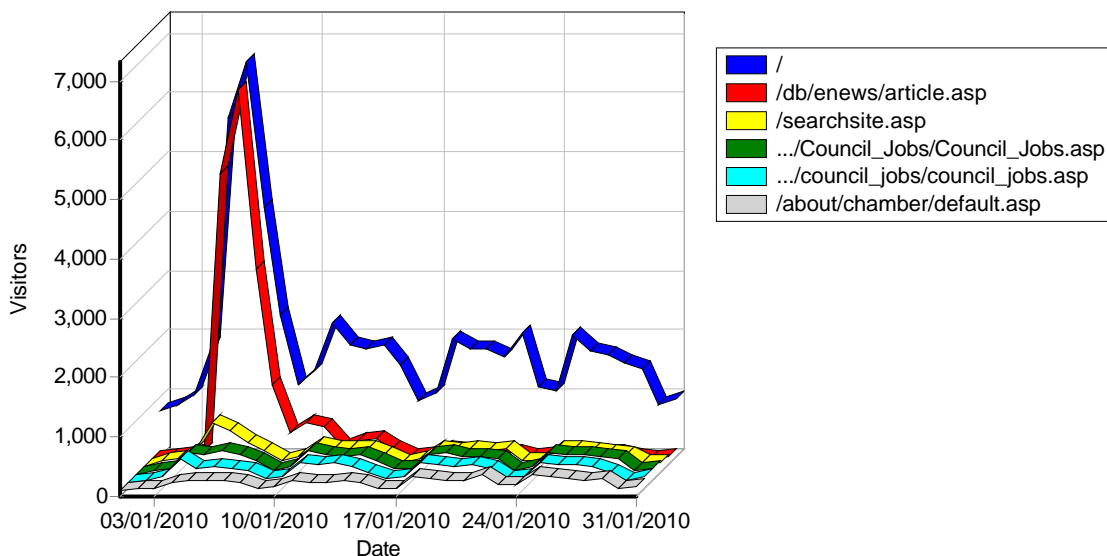

Report for DMBC

Time range: 01/01/2010 00:00:01 - 31/01/2010 23:59:59

Generated on Mon Feb 01, 2010 - 09:35:38

General Statistics

Summary

Summary

Hits	
Total Hits	5,783,513
Visitor Hits	5,187,509
Spider Hits	596,004
Average Hits per Day	186,564
Average Hits per Visitor	27.74
Cached Requests	1,265,800
Failed Requests	307,092
Page Views	
Total Page Views	1,030,328
Average Page Views per Day	33,236
Average Page Views per Visitor	5.51
Visitors	
Total Visitors	187,034
Average Visitors per Day	6,033
Total Unique IPs	100,811
Bandwidth	
Total Bandwidth	0 B
Visitor Bandwidth	0 B
Spider Bandwidth	0 B
Average Bandwidth per Day	0 B
Average Bandwidth per Hit	0 B
Average Bandwidth per Visitor	0 B

Activity Statistics

Daily

Daily Visitors

Daily Hits

Access Statistics

Pages

Daily Page Access

Most Popular Pages