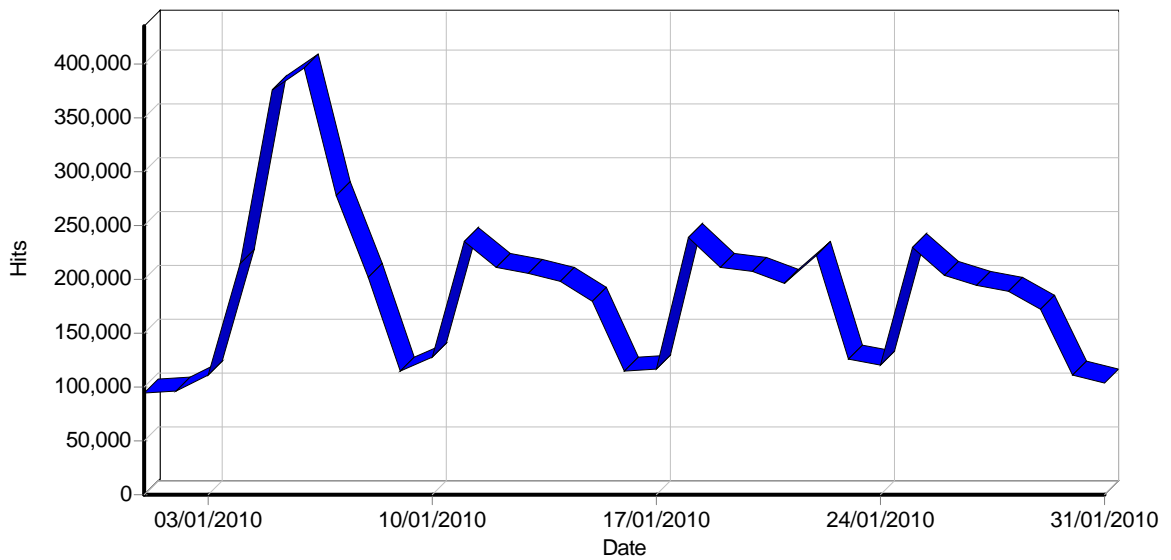

Report for DMBC

Time range: 01/01/2010 00:00:01 - 31/01/2010 23:59:59

Generated on Mon Feb 01, 2010 - 09:35:38

General Statistics

Summary

Summary

Hits	
Total Hits	5,783,513
Visitor Hits	5,187,509
Spider Hits	596,004
Average Hits per Day	186,564
Average Hits per Visitor	27.74
Cached Requests	1,265,800
Failed Requests	307,092
Page Views	
Total Page Views	1,030,328
Average Page Views per Day	33,236
Average Page Views per Visitor	5.51
Visitors	
Total Visitors	187,034
Average Visitors per Day	6,033
Total Unique IPs	100,811
Bandwidth	
Total Bandwidth	0 B
Visitor Bandwidth	0 B
Spider Bandwidth	0 B
Average Bandwidth per Day	0 B
Average Bandwidth per Hit	0 B
Average Bandwidth per Visitor	0 B

Activity Statistics

Daily

Daily Visitors

Daily Hits

Access Statistics

Pages

Daily Page Access

Most Popular Pages