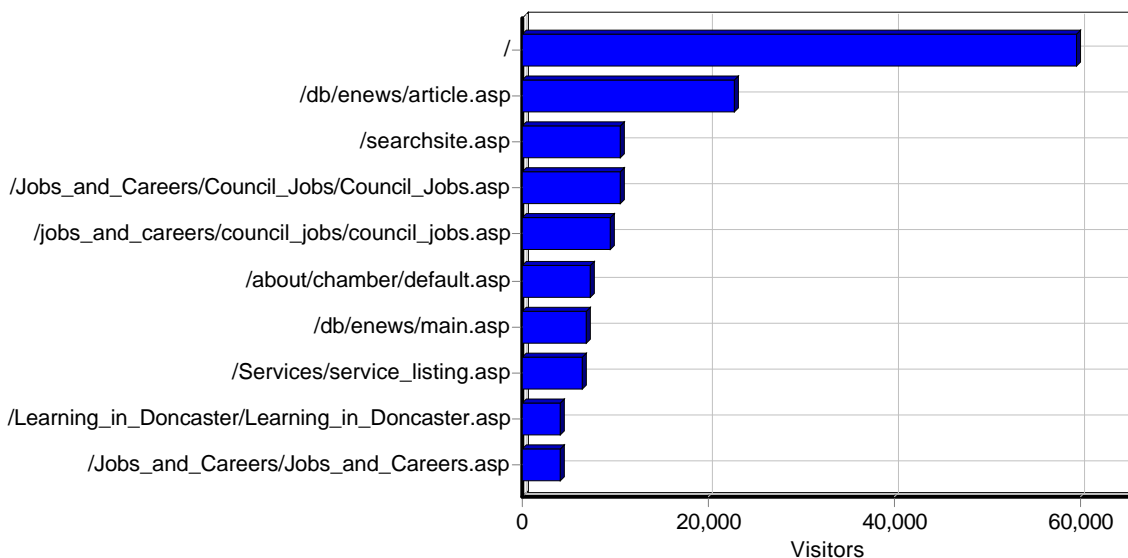

Report for DMBC

Time range: 01/01/2010 00:00:01 - 31/01/2010 23:59:59

Generated on Mon Feb 01, 2010 - 09:35:38

General Statistics

Summary

Summary

Hits	
Total Hits	5,783,513
Visitor Hits	5,187,509
Spider Hits	596,004
Average Hits per Day	186,564
Average Hits per Visitor	27.74
Cached Requests	1,265,800
Failed Requests	307,092
Page Views	
Total Page Views	1,030,328
Average Page Views per Day	33,236
Average Page Views per Visitor	5.51
Visitors	
Total Visitors	187,034
Average Visitors per Day	6,033
Total Unique IPs	100,811
Bandwidth	
Total Bandwidth	0 B
Visitor Bandwidth	0 B
Spider Bandwidth	0 B
Average Bandwidth per Day	0 B
Average Bandwidth per Hit	0 B
Average Bandwidth per Visitor	0 B

Activity Statistics

Daily

Daily Visitors

Daily Hits

Access Statistics

Pages

Daily Page Access

Most Popular Pages