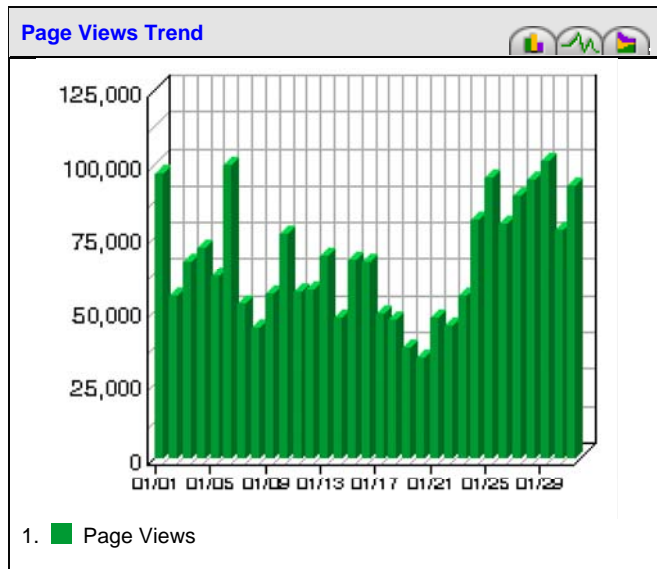

Language: English

Template: Complete View

www.Doncaster.gov.uk main

Monthly Report January 2008

01/01/2008 00:00:00 - 01/31/2008 23:59:59

Overview Dashboard

This displays key graphs and tables that provide an overview of the entire report. Click on the title of a graph or table to navigate to the corresponding page.

Visit Summary	
Visits	224,217
Average per Day	7,232
Average Visit Length	00:17:24
Median Visit Length	00:02:23
International Visits	49.07%
Visits of Unknown Origin	43.50%
Visits from Your Country: United Kingdom (UK)	7.43%

Page View Summary	
Page Views	2,077,005
Average per Day	67,000

Hit Summary	
Successful Hits for Entire Site	2,781,098
Average Hits per Day	89,712
Home Page Hits	N/A

Visitor Summary	
Unique Visitors	75,753

Visitors Who Visited Once	60,465
Visitors Who Visited More Than Once	15,288

This report was generated by [WebTrends®](#) Monday February 4, 2008 - 08:55:30