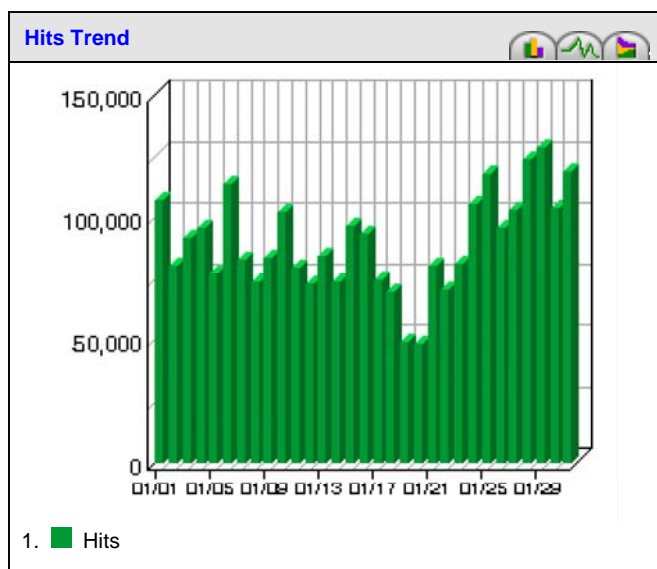

Language: English

Template: Complete View

www.Doncaster.gov.uk main

Monthly Report January 2008

01/01/2008 00:00:00 - 01/31/2008 23:59:59

Overview Dashboard

This displays key graphs and tables that provide an overview of the entire report. Click on the title of a graph or table to navigate to the corresponding page.

Visit Summary	
Visits	224,217
Average per Day	7,232
Average Visit Length	00:17:24
Median Visit Length	00:02:23
International Visits	49.07%
Visits of Unknown Origin	43.50%
Visits from Your Country: United Kingdom (UK)	7.43%

Page View Summary	
Page Views	2,077,005
Average per Day	67,000

Hit Summary	
Successful Hits for Entire Site	2,781,098
Average Hits per Day	89,712
Home Page Hits	N/A

Visitor Summary	
Unique Visitors	75,753

Visitors Who Visited Once	60,465
Visitors Who Visited More Than Once	15,288

This report was generated by [WebTrends®](#) Monday February 4, 2008 - 08:55:30