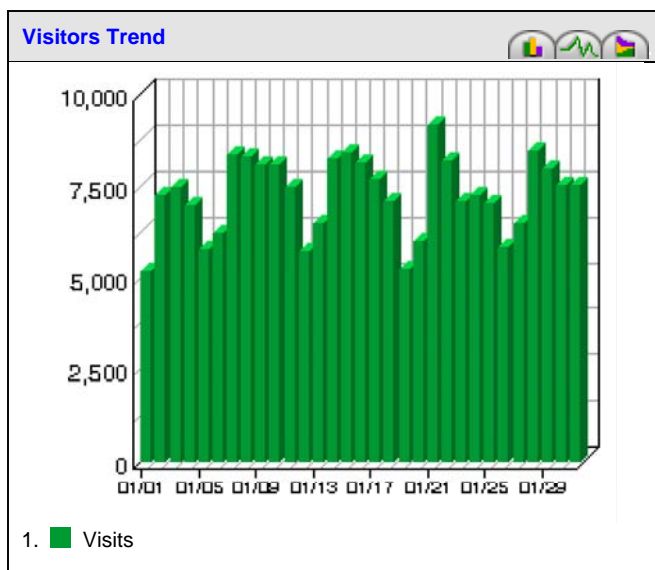

Language: English

Template: Complete View

www.Doncaster.gov.uk main

Monthly Report January 2008

01/01/2008 00:00:00 - 01/31/2008 23:59:59

Overview Dashboard

This displays key graphs and tables that provide an overview of the entire report. Click on the title of a graph or table to navigate to the corresponding page.

Visit Summary	
Visits	224,217
Average per Day	7,232
Average Visit Length	00:17:24
Median Visit Length	00:02:23
International Visits	49.07%
Visits of Unknown Origin	43.50%
Visits from Your Country: United Kingdom (UK)	7.43%

Page View Summary	
Page Views	2,077,005
Average per Day	67,000

Hit Summary	
Successful Hits for Entire Site	2,781,098
Average Hits per Day	89,712
Home Page Hits	N/A

Visitor Summary	
Unique Visitors	75,753

Visitors Who Visited Once	60,465
Visitors Who Visited More Than Once	15,288

This report was generated by [WebTrends®](#) Monday February 4, 2008 - 08:55:30