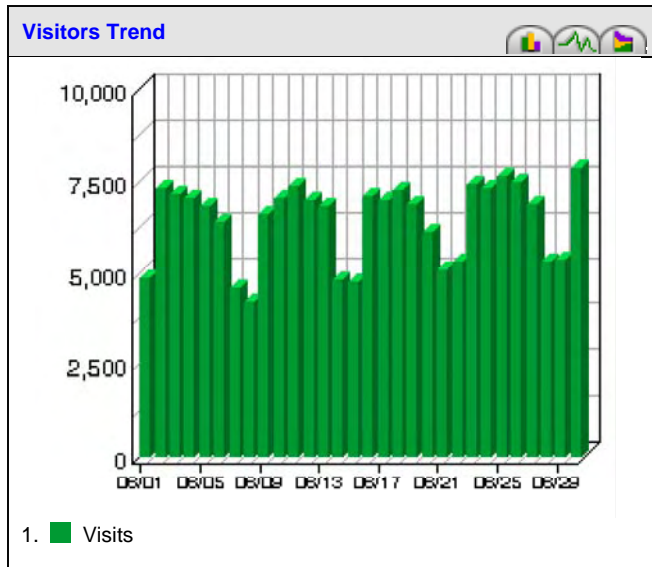

Language: English

Template: Complete View

www.Doncaster.gov.uk main

Monthly Report June 2008

06/01/2008 00:00:00 - 06/30/2008 23:59:59

**Overview Dashboard**

This displays key graphs and tables that provide an overview of the entire report. Click on the title of a graph or table to navigate to the corresponding page.

Visit Summary	
Visits	192,079
Average per Day	6,402
Average Visit Length	00:15:47
Median Visit Length	00:01:10
International Visits	36.23%
Visits of Unknown Origin	55.20%
Visits from Your Country: United Kingdom (UK)	8.58%

Page View Summary	
Page Views	1,452,282
Average per Day	48,409

Visitor Summary	
Unique Visitors	91,964

Hit Summary	
Successful Hits for Entire Site	2,213,938
Average Hits per Day	73,797
Home Page Hits	N/A

Visitors Who Visited Once	76,870
Visitors Who Visited More Than Once	15,094

---

This report was generated by [WebTrends®](#) Wednesday July 2, 2008 - 11:14:24