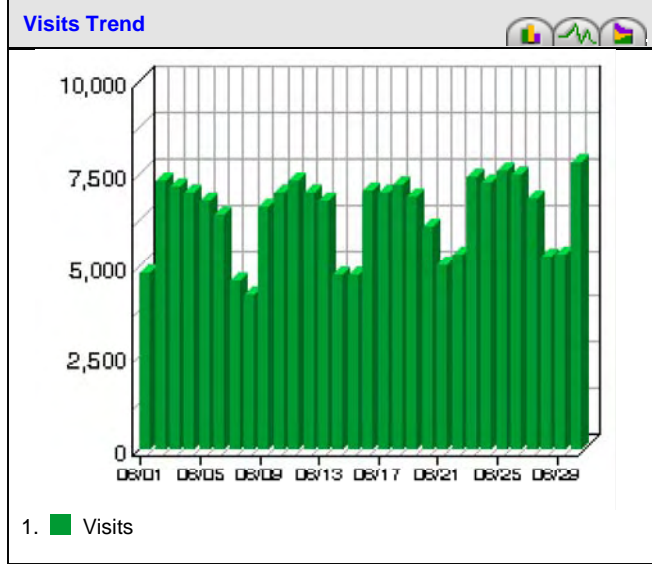

Visit Summary	
Visits	192,079
Average per Day	6,402
Average Visit Length	00:15:47
Median Visit Length	00:01:10
International Visits	36.23%
Visits of Unknown Origin	55.20%
Visits from Your Country: United Kingdom (UK)	8.58%

Page View Summary	
Page Views	1,452,282
Average per Day	48,409

Visitor Summary	
Unique Visitors	91,964

Hit Summary	
Successful Hits for Entire Site	2,213,938
Average Hits per Day	73,797
Home Page Hits	N/A

Visitors Who Visited Once	76,870
Visitors Who Visited More Than Once	15,094

---

This report was generated by [WebTrends®](#) Wednesday July 2, 2008 - 11:14:24