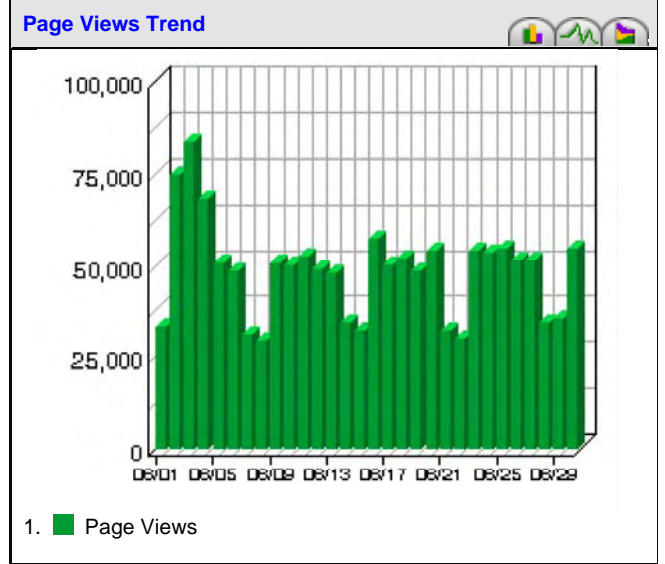

Language: English

Template: Complete View

www.Doncaster.gov.uk main

Monthly Report June 2008

06/01/2008 00:00:00 - 06/30/2008 23:59:59

**Overview Dashboard**

This displays key graphs and tables that provide an overview of the entire report. Click on the title of a graph or table to navigate to the corresponding page.

Visit Summary	
Visits	192,079
Average per Day	6,402
Average Visit Length	00:15:47
Median Visit Length	00:01:10
International Visits	36.23%
Visits of Unknown Origin	55.20%
Visits from Your Country: United Kingdom (UK)	8.58%

Page View Summary	
Page Views	1,452,282
Average per Day	48,409

Visitor Summary	
Unique Visitors	91,964

Hit Summary	
Successful Hits for Entire Site	2,213,938
Average Hits per Day	73,797
Home Page Hits	N/A

Visitors Who Visited Once	76,870
Visitors Who Visited More Than Once	15,094

---

This report was generated by [WebTrends®](#) Wednesday July 2, 2008 - 11:14:24