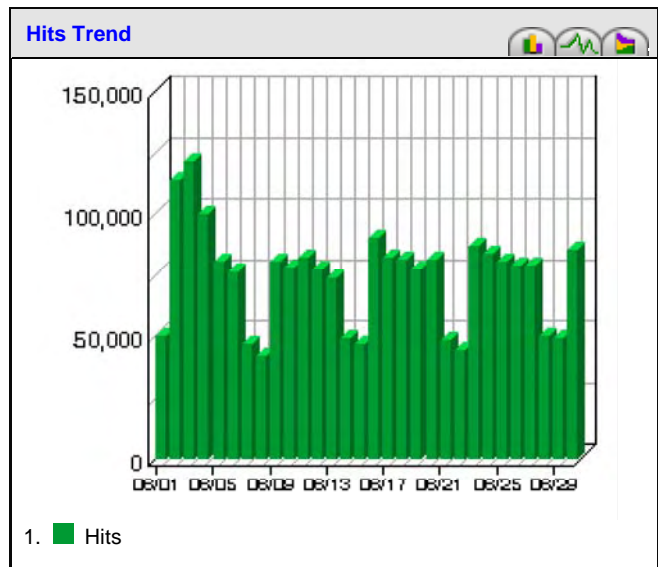

Language: English

Template: Complete View

www.Doncaster.gov.uk main

Monthly Report June 2008

06/01/2008 00:00:00 - 06/30/2008 23:59:59

**Overview Dashboard**

This displays key graphs and tables that provide an overview of the entire report. Click on the title of a graph or table to navigate to the corresponding page.

Visit Summary	
Visits	192,079
Average per Day	6,402
Average Visit Length	00:15:47
Median Visit Length	00:01:10
International Visits	36.23%
Visits of Unknown Origin	55.20%
Visits from Your Country: United Kingdom (UK)	8.58%

Page View Summary	
Page Views	1,452,282
Average per Day	48,409

Visitor Summary	
Unique Visitors	91,964

Hit Summary	
Successful Hits for Entire Site	2,213,938
Average Hits per Day	73,797
Home Page Hits	N/A

Visitors Who Visited Once	76,870
Visitors Who Visited More Than Once	15,094

---

This report was generated by [WebTrends®](#) Wednesday July 2, 2008 - 11:14:24