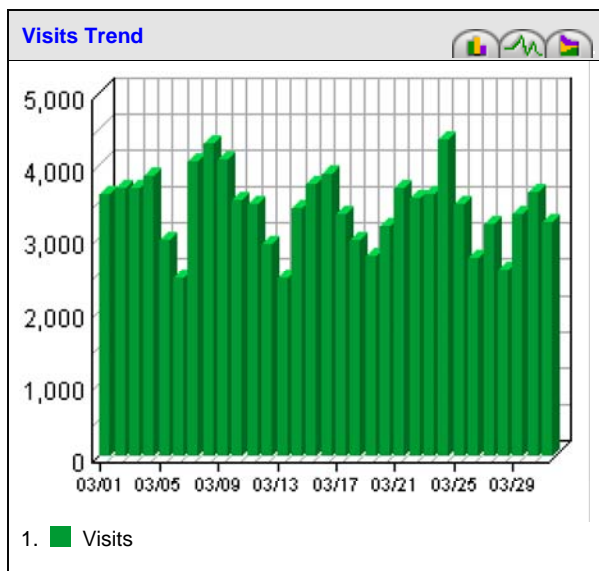

Language: English

Template: Complete View

www.Doncaster.gov.uk main

Monthly Report March 2005

03/01/2005 00:00:00 - 03/31/2005 23:59:59

Overview Dashboard

This displays key graphs and tables that provide an overview of the entire report. Click on the title of a graph or table to navigate to the corresponding page.

Visit Summary

Visits	106,055
Average per Day	3,421
Average Visit Length	00:17:00
Median Visit Length	00:02:46
International Visits	34.33%
Visits of Unknown Origin	57.32%
Visits from Your Country: United Kingdom (UK)	8.35%

Page View Summary

Page Views	600,165
Average per Day	19,360

Hit Summary

Successful Hits for Entire Site	882,415
Average Hits per Day	28,465

Visitor Summary	
Unique Visitors	37,570
Visitors Who Visited Once	29,934
Visitors Who Visited More Than Once	7,636