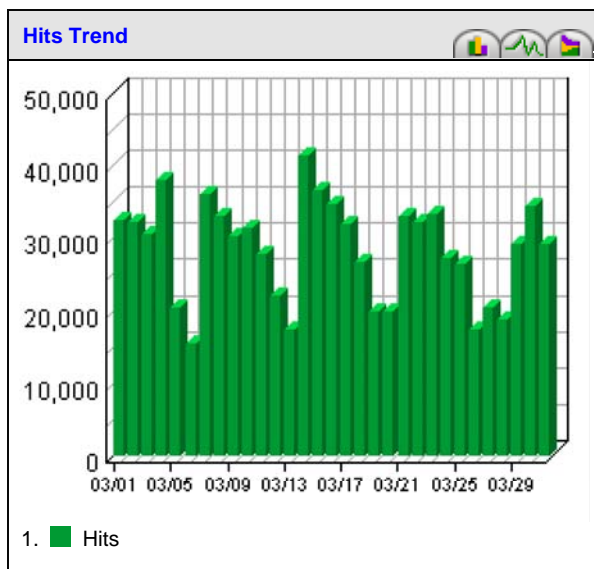

Language: English

Template: Complete View

www.Doncaster.gov.uk main

Monthly Report March 2005

03/01/2005 00:00:00 - 03/31/2005 23:59:59

Overview Dashboard

This displays key graphs and tables that provide an overview of the entire report. Click on the title of a graph or table to navigate to the corresponding page.

Visit Summary

Visits	106,055
Average per Day	3,421
Average Visit Length	00:17:00
Median Visit Length	00:02:46
International Visits	34.33%
Visits of Unknown Origin	57.32%
Visits from Your Country: United Kingdom (UK)	8.35%

Page View Summary

Page Views	600,165
Average per Day	19,360

Hit Summary

Successful Hits for Entire Site	882,415
Average Hits per Day	28,465

Visitor Summary	
Unique Visitors	37,570
Visitors Who Visited Once	29,934
Visitors Who Visited More Than Once	7,636