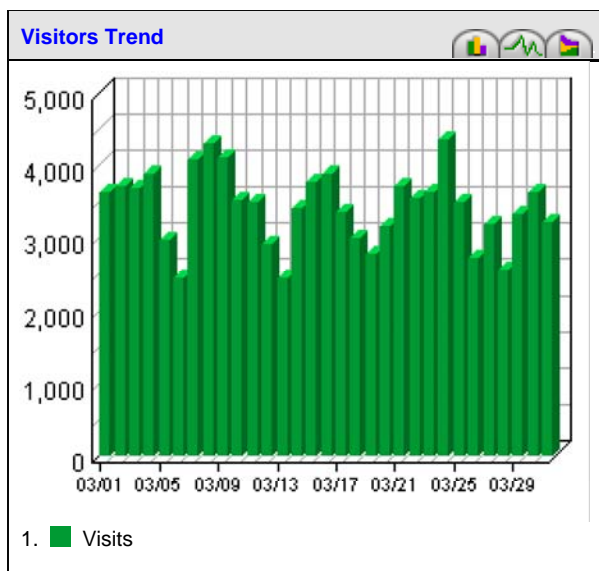

Language: English

Template: Complete View

www.Doncaster.gov.uk main

Monthly Report March 2005

03/01/2005 00:00:00 - 03/31/2005 23:59:59

Overview Dashboard

This displays key graphs and tables that provide an overview of the entire report. Click on the title of a graph or table to navigate to the corresponding page.

Visit Summary

Visits	106,055
Average per Day	3,421
Average Visit Length	00:17:00
Median Visit Length	00:02:46
International Visits	34.33%
Visits of Unknown Origin	57.32%
Visits from Your Country: United Kingdom (UK)	8.35%

Page View Summary

Page Views	600,165
Average per Day	19,360

Hit Summary

Successful Hits for Entire Site	882,415
Average Hits per Day	28,465

Visitor Summary	
Unique Visitors	37,570
Visitors Who Visited Once	29,934
Visitors Who Visited More Than Once	7,636