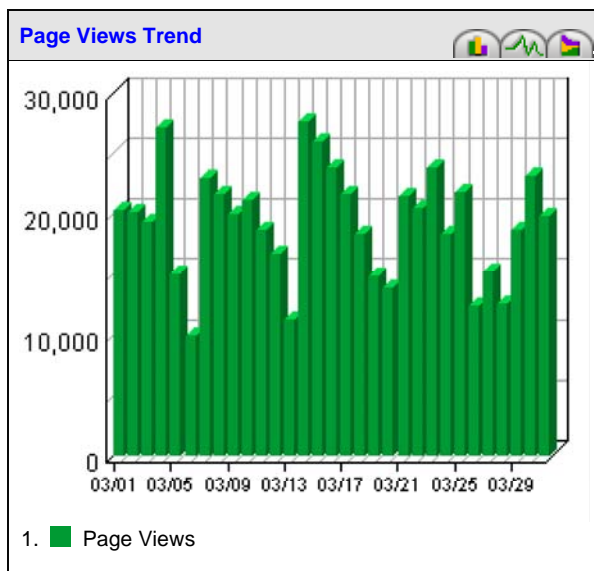

Language: English

Template: Complete View

www.Doncaster.gov.uk main

Monthly Report March 2005

03/01/2005 00:00:00 - 03/31/2005 23:59:59

Overview Dashboard

This displays key graphs and tables that provide an overview of the entire report. Click on the title of a graph or table to navigate to the corresponding page.

Visit Summary

Visits	106,055
Average per Day	3,421
Average Visit Length	00:17:00
Median Visit Length	00:02:46
International Visits	34.33%
Visits of Unknown Origin	57.32%
Visits from Your Country: United Kingdom (UK)	8.35%

Page View Summary

Page Views	600,165
Average per Day	19,360

Hit Summary

Successful Hits for Entire Site	882,415
Average Hits per Day	28,465

Visitor Summary	
Unique Visitors	37,570
Visitors Who Visited Once	29,934
Visitors Who Visited More Than Once	7,636