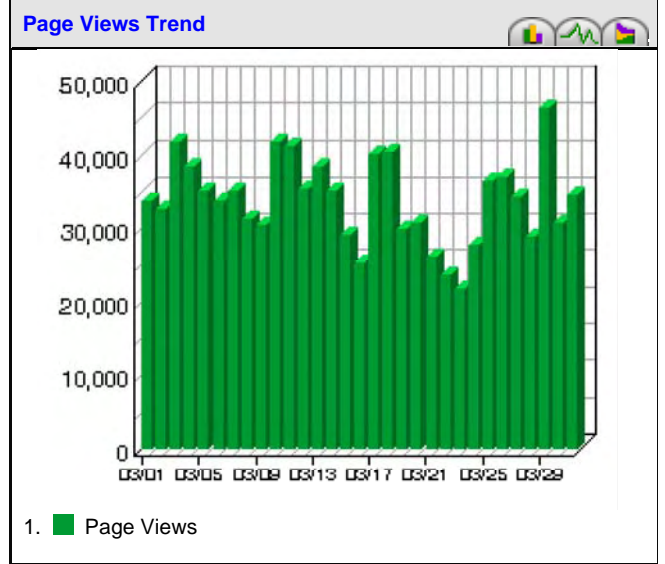

www.Doncaster.gov.uk main

Monthly Report March 2008

03/01/2008 00:00:00 - 03/31/2008 23:59:59

**Overview Dashboard**

This displays key graphs and tables that provide an overview of the entire report. Click on the title of a graph or table to navigate to the corresponding page.

**Visit Summary**

Visits	231,966
Average per Day	7,482
Average Visit Length	00:16:02
Median Visit Length	00:02:10
International Visits	41.28%
Visits of Unknown Origin	52.50%
Visits from Your Country: United Kingdom (UK)	6.22%

**Page View Summary**

Page Views	1,050,529
Average per Day	33,888

**Visitor Summary**

Unique Visitors	75,171
-----------------	--------

**Hit Summary**

Successful Hits for Entire Site	1,706,686
Average Hits per Day	55,054
Home Page Hits	N/A

Visitors Who Visited Once	58,258
Visitors Who Visited More Than Once	16,913

---

This report was generated by [WebTrends®](#) Friday June 13, 2008 - 14:00:02