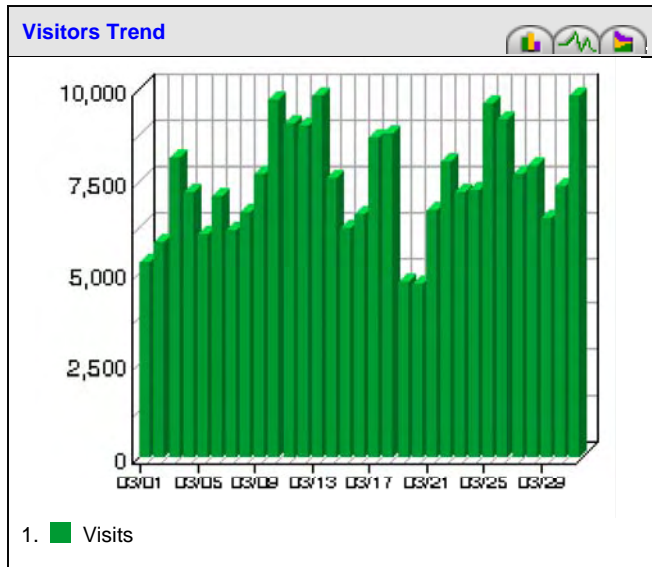

www.Doncaster.gov.uk main

Monthly Report March 2008

03/01/2008 00:00:00 - 03/31/2008 23:59:59

**Overview Dashboard**

This displays key graphs and tables that provide an overview of the entire report. Click on the title of a graph or table to navigate to the corresponding page.

**Visit Summary**

Visits	231,966
Average per Day	7,482
Average Visit Length	00:16:02
Median Visit Length	00:02:10
International Visits	41.28%
Visits of Unknown Origin	52.50%
Visits from Your Country: United Kingdom (UK)	6.22%

**Page View Summary**

Page Views	1,050,529
Average per Day	33,888

**Visitor Summary**

Unique Visitors	75,171
-----------------	--------

**Hit Summary**

Successful Hits for Entire Site	1,706,686
Average Hits per Day	55,054
Home Page Hits	N/A

Visitors Who Visited Once	58,258
Visitors Who Visited More Than Once	16,913

---

This report was generated by [WebTrends®](#) Friday June 13, 2008 - 14:00:02