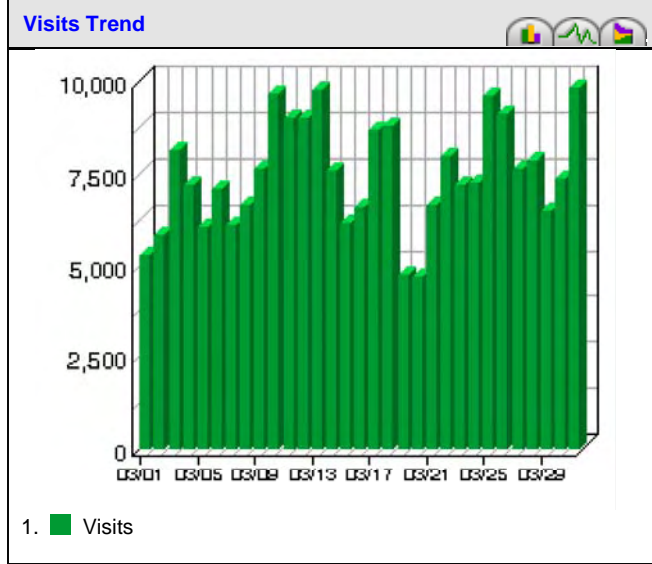

www.Doncaster.gov.uk main

Monthly Report March 2008

03/01/2008 00:00:00 - 03/31/2008 23:59:59

**Overview Dashboard**

This displays key graphs and tables that provide an overview of the entire report. Click on the title of a graph or table to navigate to the corresponding page.

**Visit Summary**

Visits	231,966
Average per Day	7,482
Average Visit Length	00:16:02
Median Visit Length	00:02:10
International Visits	41.28%
Visits of Unknown Origin	52.50%
Visits from Your Country: United Kingdom (UK)	6.22%

**Page View Summary**

Page Views	1,050,529
Average per Day	33,888

**Visitor Summary**

Unique Visitors	75,171
-----------------	--------

**Hit Summary**

Successful Hits for Entire Site	1,706,686
Average Hits per Day	55,054
Home Page Hits	N/A

Visitors Who Visited Once	58,258
Visitors Who Visited More Than Once	16,913

---

This report was generated by [WebTrends®](#) Friday June 13, 2008 - 14:00:02