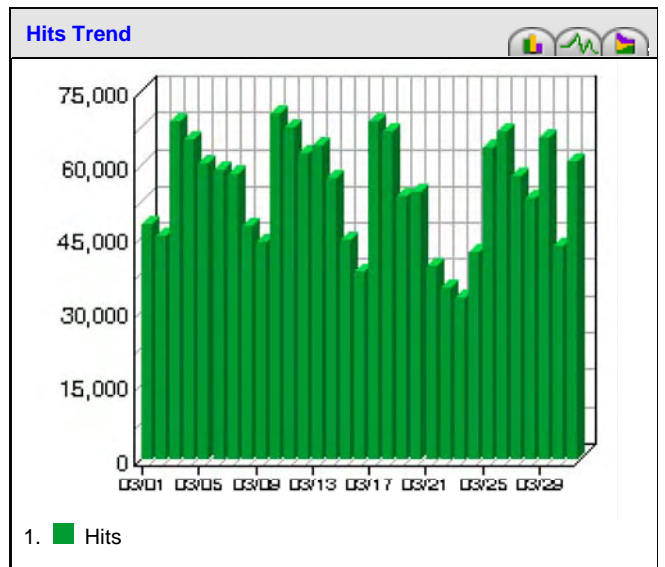

www.Doncaster.gov.uk main

Monthly Report March 2008

03/01/2008 00:00:00 - 03/31/2008 23:59:59

**Overview Dashboard**

This displays key graphs and tables that provide an overview of the entire report. Click on the title of a graph or table to navigate to the corresponding page.

**Visit Summary**

Visits	231,966
Average per Day	7,482
Average Visit Length	00:16:02
Median Visit Length	00:02:10
International Visits	41.28%
Visits of Unknown Origin	52.50%
Visits from Your Country: United Kingdom (UK)	6.22%

**Page View Summary**

Page Views	1,050,529
Average per Day	33,888

**Visitor Summary**

Unique Visitors	75,171
-----------------	--------

**Hit Summary**

Successful Hits for Entire Site	1,706,686
Average Hits per Day	55,054
Home Page Hits	N/A

Visitors Who Visited Once	58,258
Visitors Who Visited More Than Once	16,913

---

This report was generated by [WebTrends®](#) Friday June 13, 2008 - 14:00:02