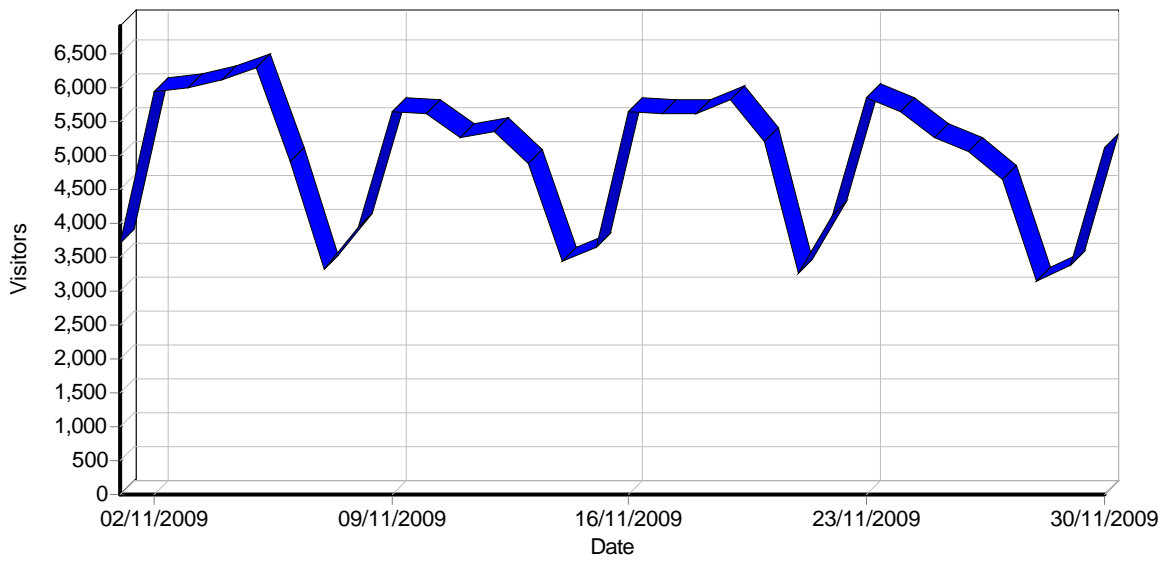

Activity Statistics

Daily

Daily Visitors