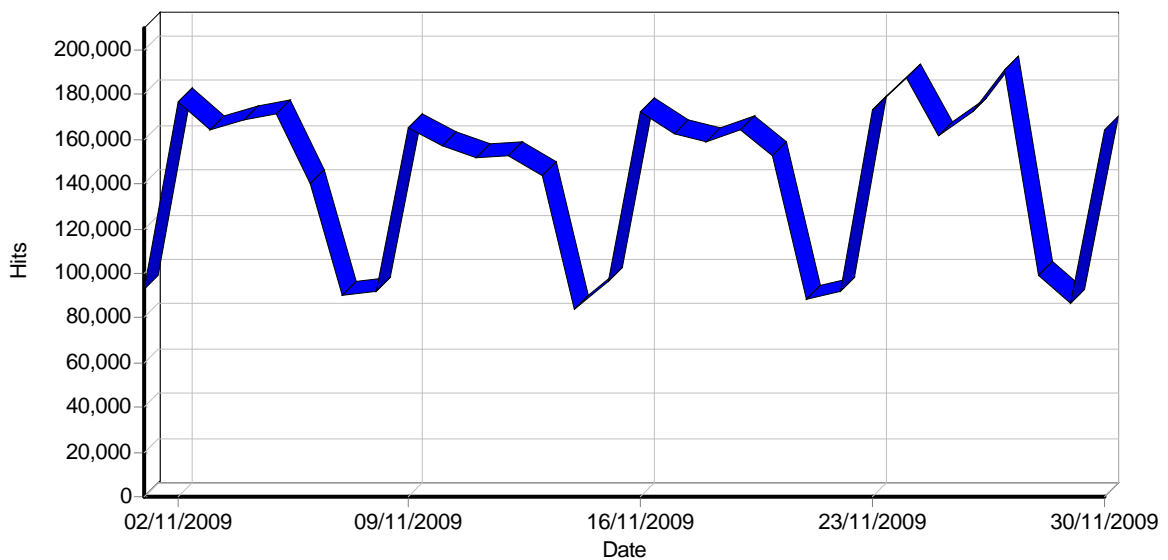

Activity Statistics

Daily

Daily Hits