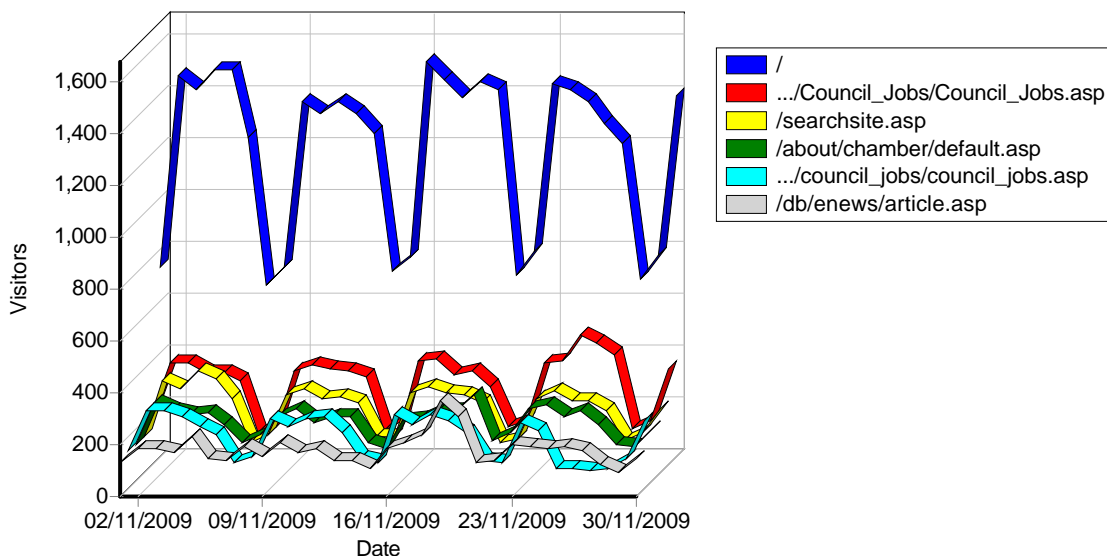

Access Statistics

Pages

Daily Page Access