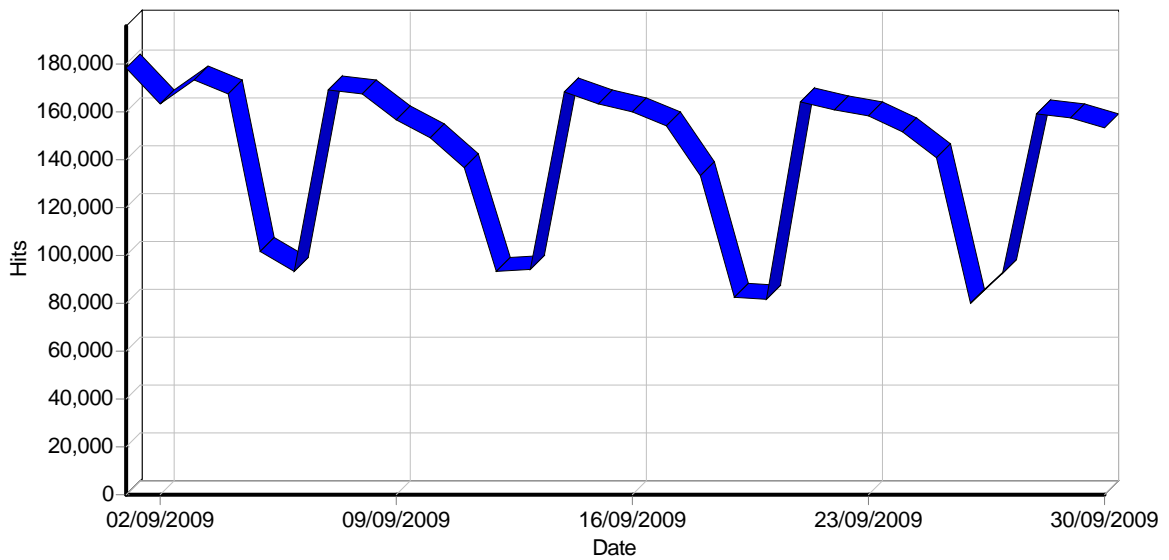

Report for dmbc_sept

Time range: 01/09/2009 00:00:01 - 30/09/2009 23:59:52

Generated on Tue Oct 20, 2009 - 10:52:34

General Statistics

Summary

Summary

Hits	
Total Hits	4,202,243
Visitor Hits	3,571,672
Spider Hits	630,571
Average Hits per Day	140,074
Average Hits per Visitor	24.15
Cached Requests	828,478
Failed Requests	184,713
Page Views	
Total Page Views	714,478
Average Page Views per Day	23,815
Average Page Views per Visitor	4.83
Visitors	
Total Visitors	147,876
Average Visitors per Day	4,929
Total Unique IPs	80,275
Bandwidth	
Total Bandwidth	0 B
Visitor Bandwidth	0 B
Spider Bandwidth	0 B
Average Bandwidth per Day	0 B
Average Bandwidth per Hit	0 B
Average Bandwidth per Visitor	0 B

Activity Statistics

Daily

Daily Visitors

Daily Hits

Access Statistics

Pages

Daily Page Access

Most Popular Pages