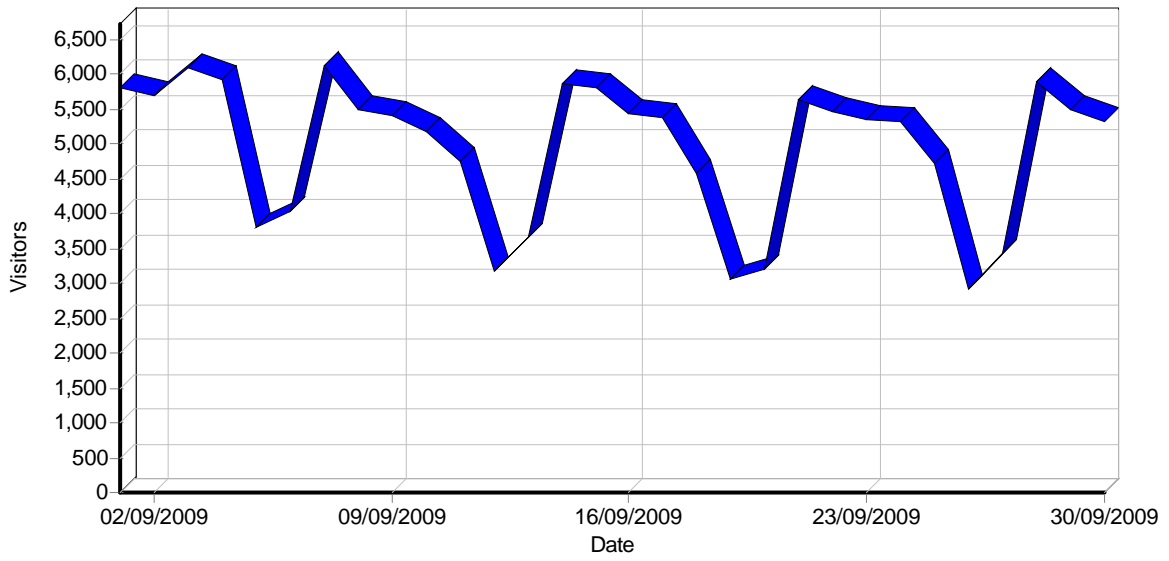

Report for dmbc_sept

Time range: 01/09/2009 00:00:01 - 30/09/2009 23:59:52

Generated on Tue Oct 20, 2009 - 10:52:34

General Statistics

Summary

Summary

Hits	
Total Hits	4,202,243
Visitor Hits	3,571,672
Spider Hits	630,571
Average Hits per Day	140,074
Average Hits per Visitor	24.15
Cached Requests	828,478
Failed Requests	184,713
Page Views	
Total Page Views	714,478
Average Page Views per Day	23,815
Average Page Views per Visitor	4.83
Visitors	
Total Visitors	147,876
Average Visitors per Day	4,929
Total Unique IPs	80,275
Bandwidth	
Total Bandwidth	0 B
Visitor Bandwidth	0 B
Spider Bandwidth	0 B
Average Bandwidth per Day	0 B
Average Bandwidth per Hit	0 B
Average Bandwidth per Visitor	0 B

Activity Statistics

Daily

Daily Visitors

Daily Hits

Access Statistics

Pages

Daily Page Access

Most Popular Pages