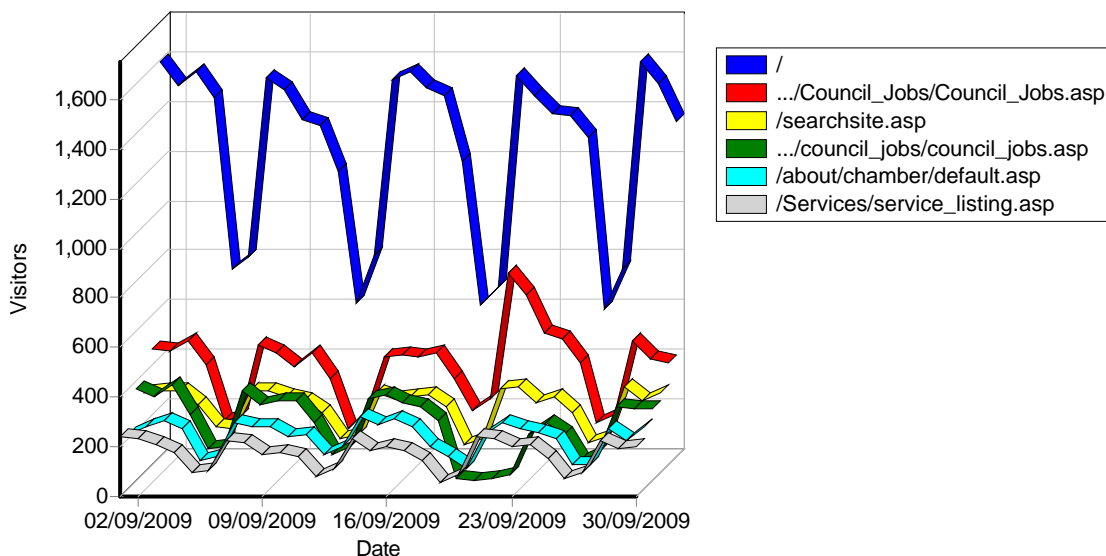

Report for dmbc_sept

Time range: 01/09/2009 00:00:01 - 30/09/2009 23:59:52

Generated on Tue Oct 20, 2009 - 10:52:34

General Statistics

Summary

Summary

Hits	
Total Hits	4,202,243
Visitor Hits	3,571,672
Spider Hits	630,571
Average Hits per Day	140,074
Average Hits per Visitor	24.15
Cached Requests	828,478
Failed Requests	184,713
Page Views	
Total Page Views	714,478
Average Page Views per Day	23,815
Average Page Views per Visitor	4.83
Visitors	
Total Visitors	147,876
Average Visitors per Day	4,929
Total Unique IPs	80,275
Bandwidth	
Total Bandwidth	0 B
Visitor Bandwidth	0 B
Spider Bandwidth	0 B
Average Bandwidth per Day	0 B
Average Bandwidth per Hit	0 B
Average Bandwidth per Visitor	0 B

Activity Statistics

Daily

Daily Visitors

Daily Hits

Access Statistics

Pages

Daily Page Access

Most Popular Pages