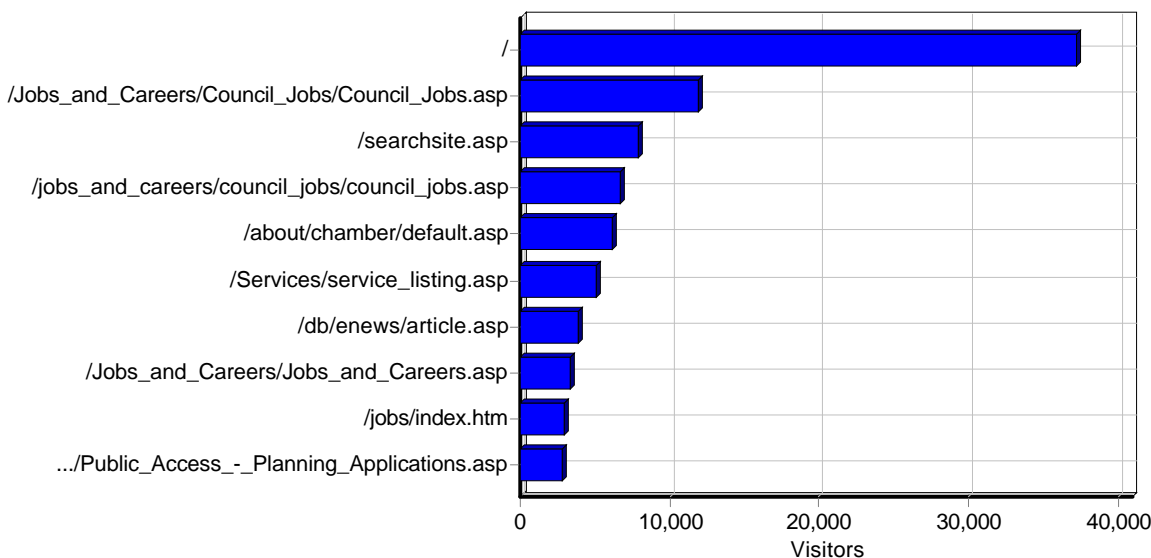

Report for dmbc_sept

Time range: 01/09/2009 00:00:01 - 30/09/2009 23:59:52

Generated on Tue Oct 20, 2009 - 10:52:34

General Statistics

Summary

Summary

Hits	
Total Hits	4,202,243
Visitor Hits	3,571,672
Spider Hits	630,571
Average Hits per Day	140,074
Average Hits per Visitor	24.15
Cached Requests	828,478
Failed Requests	184,713
Page Views	
Total Page Views	714,478
Average Page Views per Day	23,815
Average Page Views per Visitor	4.83
Visitors	
Total Visitors	147,876
Average Visitors per Day	4,929
Total Unique IPs	80,275
Bandwidth	
Total Bandwidth	0 B
Visitor Bandwidth	0 B
Spider Bandwidth	0 B
Average Bandwidth per Day	0 B
Average Bandwidth per Hit	0 B
Average Bandwidth per Visitor	0 B

Activity Statistics

Daily

Daily Visitors

Daily Hits

Access Statistics

Pages

Daily Page Access

Most Popular Pages